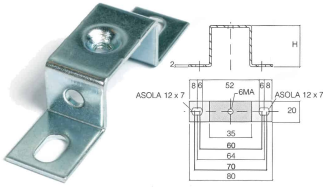

## Flat bracket 20x80xH90mm for DIN rail fixing

<b>Series</b>	ACI
<b>Code</b>	Z121219
<b>Type</b>	ACI121219
<b>HS code</b>	72166190
<b>TECHNICAL DATA</b>	
<b>Typology</b>	Bracket for rail fixing
<b>Sub-typology</b>	Plain bracket
<b>Colour</b>	-
<b>Package qty.</b>	10
<b>Material</b>	zinc-plated steel
<b>Width (pitch)</b>	20 mm
<b>Length</b>	80 mm
<b>Height</b>	90
<b>Center-to-center distance</b>	94
<b>Hole</b>	M6
<b>Correlations</b>	PR001, PR901, PR004, PR904, PR002, PR003, PR903, PR005, PR905, PR007, PR907, PR006, PR906, PR009, PR909, PR010, PR910, Z121123, Z121118, Z121119, Z121121, Z121026, Z121221, Z121307

### DESCRIZIONE DEL PRODOTTO

ACI121219 Flat  
bracket 20x80xH90mm for DIN rail fixing