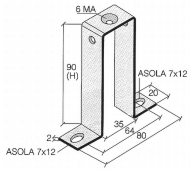

## Flat bracket 20x80xH90mm for DIN rail fixing

<b>Series</b>	ACI
<b>Code</b>	Z121219
<b>Type</b>	ACI121219
<b>HS code</b>	72166190
<b>TECHNICAL DATA</b>	
<b>Typology</b>	Bracket for rail fixing
<b>Sub-typology</b>	Plain bracket
<b>Colour</b>	-
<b>Package qty.</b>	10
<b>Material</b>	zinc-plated steel
<b>Width (pitch)</b>	20 mm
<b>Length</b>	80 mm
<b>Height</b>	90
<b>Center-to-center distance</b>	94
<b>Hole</b>	M6
<b>Correlations</b>	PR001, PR901, PR004, PR904, PR002, PR003, PR903, PR005, PR905, PR007, PR907, PR006, PR906, PR009, PR909, PR010, PR910, Z121123, Z121118, Z121119, Z121121, Z121026, Z121221, Z121307

### DESCRIZIONE DEL PRODOTTO

ACI121219 Flat  
bracket 20x80xH90mm for DIN rail fixing