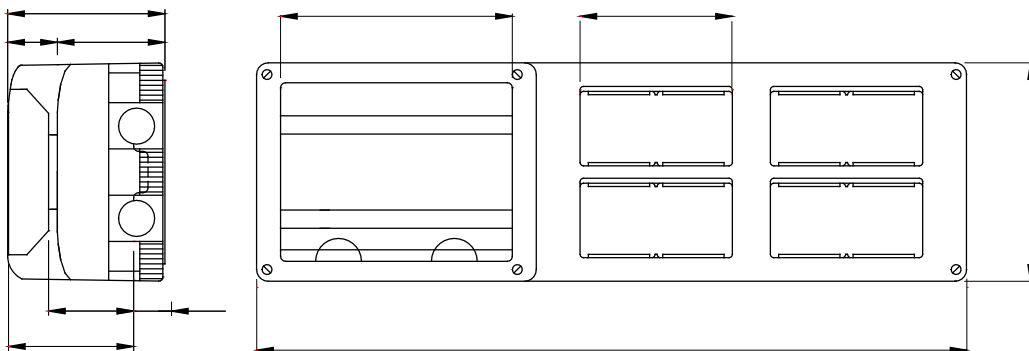

## GW27073

27 COMBI Range

A complete, versatile system of modular containers, perfectly integrable in the SYSTEM domestic range and able to meet the high protection installation requirements of the residential, commercial and industrial sectors. The 27 COMBI range is available both in the IP40 version and in watertight versions with IP55, IP65 and IP66 degree of protection, recommended for all outdoor applications which are subjected to extreme atmospheric conditions.

Description	16 gang + 8 DIN modules	Colour	Grey RAL 7035
Door type	Rigid	Door colour	Smoked Transparent
No. knockout holes Ø23	18 on sides / 2 on the bottom	Type of knockout holes	Removable with tool
IP degree	IP40	Insulation class	II
Mechanical resistance	IK07	Configuration	Module 4 x 4
Compartment pre-arrangement	2	Type of enclosure	GP
No. SYSTEM modules	16	No. DIN modules	8
Characteristics	Halogen free	Lid screws	Stainless steel
Torque screws tightening	0.8 Newton/meter	Outer dim. LxHxD (mm)	429x132x95
Dispersible power (W)	18	Rated voltage	400V ac
Rated current (In)	32 A	Insulation voltage	750 V
Glow Wire Test	650 °C	Thermo-pressure with ball	70 °C
Standard	EN 60670-1 - EN 60670-24	Installation temperature	-25 +60 °C
Electrocod	0212		

### DIMENSIONAL