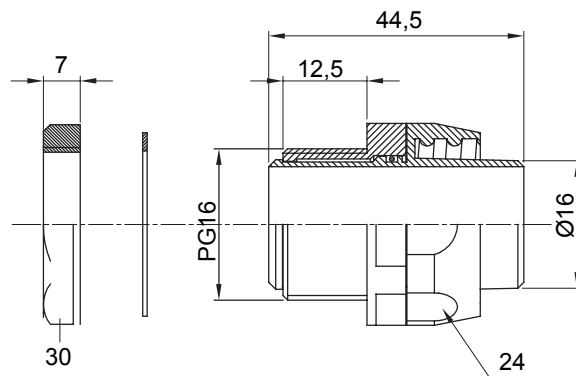

Straight and revolving coupling device for sheath with IP54 protection degree.

Colour	Grey RAL 7035	IP degree	IP54
PG pitch	16	Sheath Ø (mm)	16
Type of pitch	PG16	Type	Revolving
Electrocod	210		

DIMENSIONAL