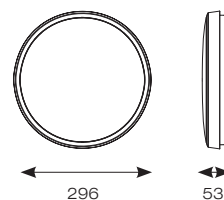

Gamma

- Ultra slim modern polycarbonate wall/ceiling light suitable for education and residential applications and ancillary areas
- Matt white finish to body and diffuser with optional chrome trim ring
- Rear fixing bracket and terminal housing for ease of installation
- Microwave sensor set to 15 minutes at 3 metres (non-adjustable)
- /MWS and /MWS/M3 versions operate as "Masters" and can be used in conjunction with standard "Slaves"
- /MWS and MWS/M3 has integral photocell isolation switch
- Non-dimmable

AGAMLED

Chrome Trim Ring Fitted

INPUT	HERTZ	TEMP	LIFETIME (HRS)	CRI	SDCM	BEAM ANGLE	CLASS	IP	IK
230V	50Hz	-5°C to 35°C	L70 54,000	Ra 80	6	110°	2	IP54	IK09

CODE	DESCRIPTION	WATTAGE	CCT	LUMENS	LM/W	TRADE
AGAMLED	Cool White	18W	4000K	1675lm	93lm	£104.00