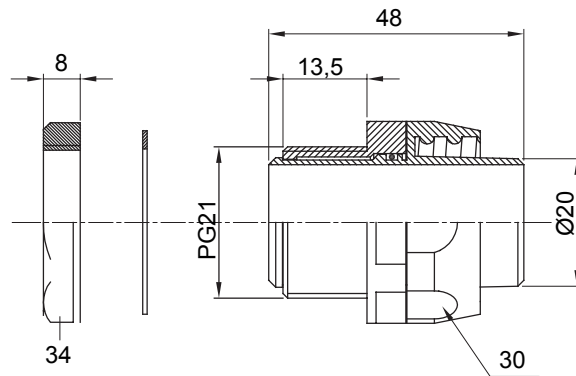

Straight and revolving coupling device for sheath with IP54 protection degree.

Colour	Black RAL 9005	IP degree	IP54
PG pitch	21	Sheath Ø (mm)	20
Type	Revolving	Electrocod	210

### DIMENSIONAL