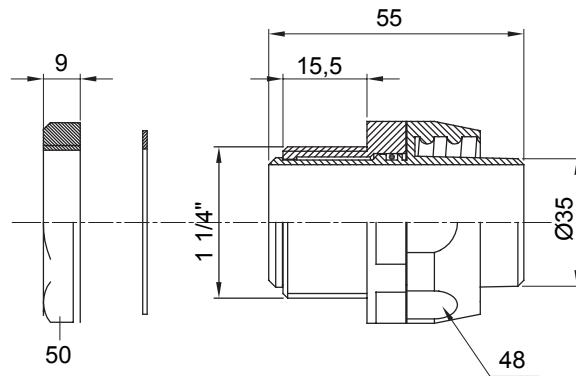

Straight and revolving coupling device for sheath with IP54 protection degree.

Colour	Grey RAL 7035	IP degree	IP54
GAS pitch	1 1/4"	Sheath Ø (mm)	35
Type	Revolving	Electrocod	210

DIMENSIONAL

TECHNICAL SYMBOLOGY