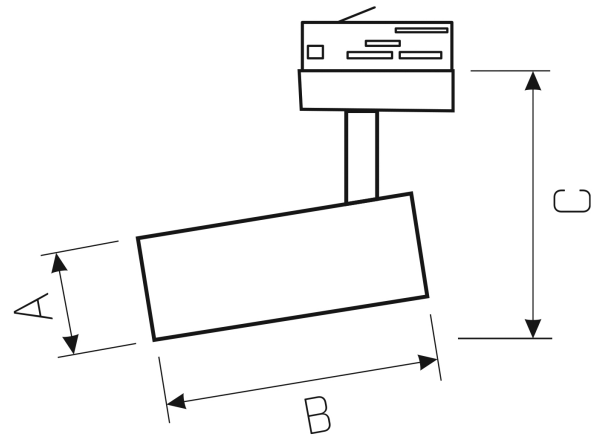

# BRANTA LUX

WQJP04703

LED luminaire BRANTA LUX, with a power of 27 W, high light efficacy 140 lm/W. It is made of high-quality components, supported by a 5-year warranty. Lights up with neutral light - the most universal colour (4000K), which is suitable for the rooms we use on a daily basis, ensuring comfort during everyday activities. Narrow beam angle 36° gives directional light so that selected objects or surfaces can be better exposed. Designed to be mounted on a track.

Power	<b>27 W</b>	Voltage	<b>230 V</b>
Colour temperature	<b>4000 K</b>	Colour of light	<b>Neutral white</b>
Beam angle	<b>36 °</b>	Degree of protection (IP)	<b>IP20</b>

## Technical data

Code	WQJP04703
Power	27 W
Nominal current	129.1 mA
Voltage	230 V
Energy consumption	27 kWh/1000h
Frequency	50HZ Hz
Protection class	I
Power supply included	+
Manufacturer of power supply	BOKE
Power factor	0.93
Useful luminous flux*	3780 lm (360°)
Luminous flux**	3510 lm (360°)
Lamp efficacy	140 lm/W
Colour temperature	4000 K
Colour of light	Neutral white
Beam angle	36 °
RA	80
Light source included	+
Producer of LED diodes	CREE
Uniformity of color SDCM max	3
Dimmable	1-10V
Working temperature range	-20/+40 °
Lifespan	50000 h
Housing material	Aluminum
Degree of protection (IP)	IP20
Colour	Black
Dimension (AxBxC)	90x200x185 mm
For use	Inside
Assembly method	on track
Application	Inside
Made in	PL
Other	L90B10 - 73000h ,