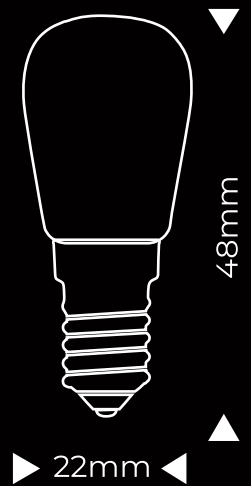

PATRON

SPECIAL STANDARD LAMP

05479

Manufactured in PRC

15W

240V

E14

T22

+300°C

1500h

Strada Ștefan cel Mare 2/20,
Strășeni, Moldova

Strada Alexandru Ghica 148,
Alexandria, Romania

www.patronbulbs.com