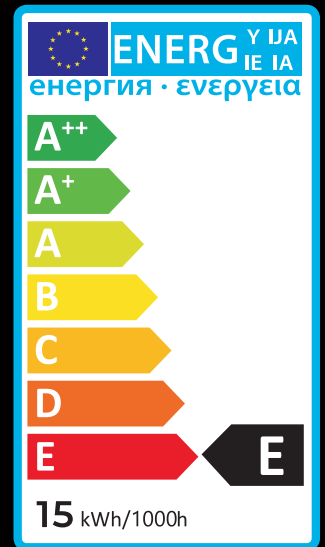

Strada Ștefan cel Mare 2/20,
Strășeni, Moldova

Strada Alexandru Ghica 148,
Alexandria, Romania

www.patronbulbs.com