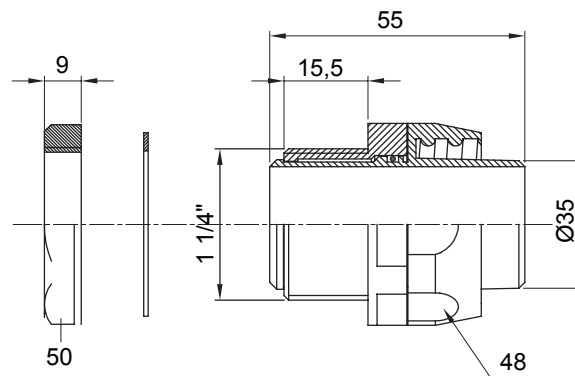

Product Data Sheet

DX54235

DF Range

Straight and revolving coupling device for sheath with IP54 protection degree.

Colour	Grey RAL 7035	IP degree	IP54
GAS pitch	1 1/4"	Sheath Ø (mm)	35
Type	Revolving	Electrocod	210

DIMENSIONAL

TECHNICAL SYMBOLOGY

IP

IP54

STANDARDS/APPROVALS