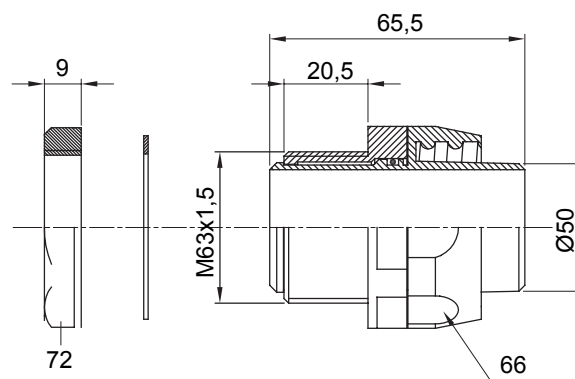

Product Data Sheet

DX54150

DF Range

Straight and revolving coupling device for sheath with IP54 protection degree.

Colour	Black RAL 9005	IP degree	IP54
ISO pitch	M 63x1.5	Sheath Ø (mm)	50
Type	Revolving	Electrocod	210

DIMENSIONAL

TECHNICAL SYMBOLOGY

IP

IP54

STANDARDS/APPROVALS