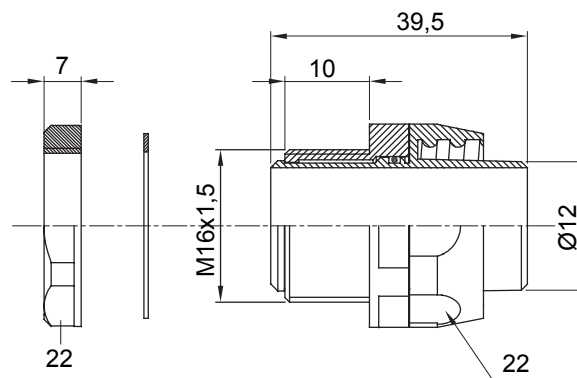

Straight and revolving coupling device for sheath with IP54 protection degree.

Colour	Grey RAL 7035	IP degree	IP54
ISO pitch	M 16x1.5	Sheath Ø (mm)	12
Type	Revolving	Electrocod	210

DIMENSIONAL

TECHNICAL SYMBOLOGY