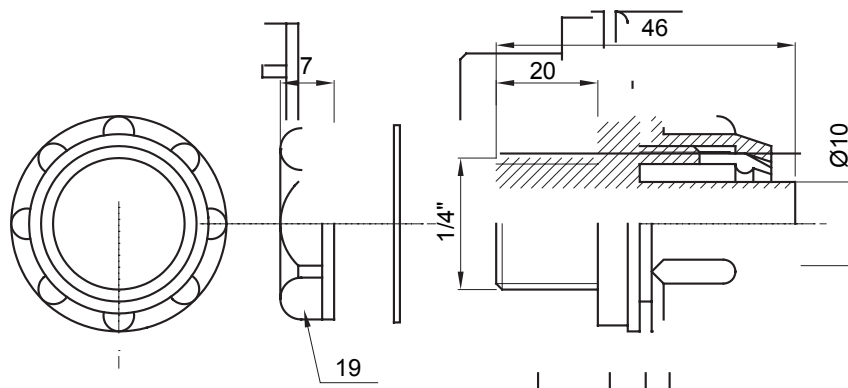

Product Data Sheet

DX56210

DF Range

Straight and revolving coupling device for sheath with IP54 protection degree.

Colour	Grey RAL 7035	IP degree	IP54
GAS pitch	1/4"	Sheath Ø (mm)	10
Type	Fixed	Electrocod	210

DIMENSIONAL

TECHNICAL SYMBOLOGY

IP

IP54

STANDARDS/APPROVALS