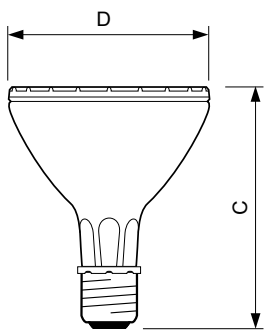

Product data

General Information		Color rendering index (CRI)	
Cap-Base	E27 [E27]		92
Operating Position	UNIVERSAL [Any or Universal (U)]	LLMF At End Of Nominal Lifetime (Nom)	75 %
Switching Cycle	1,350	Luminous Flux in 90° Cone (Rated)	4,500 lumen
Flux measurement reference	Narrow Cone		
Light Technical		Operating and Electrical	
Color Code	942 [CCT of 4200K]	Power Consumption	73.2 W
Beam Angle (Nom)	40 degree(s)	Warm-up time to 60% light	120 s
Luminous Flux	4,500 lumen	Voltage (Nom)	90 V
Luminous Intensity (Nom)	9,800 cd	Voltage (Nom)	90 V
Color Designation	Cool White (CW)		
Chromaticity Coordinate X (Nom)	0.371	Controls and Dimming	
Chromaticity Coordinate Y (Nom)	0.366	Dimmable	No
Correlated Color Temperature (Nom)	4200 K		
Luminous Efficacy (rated) (Nom)	71 lm/W	Mechanical and Housing	
		Bulb Finish	Clear

MASTERCLOUR CDM-R Elite

Bulb Shape	PAR30L [PAR 3.75 inch/95mm Long]
Approval and Application	
Mercury (Hg) Content (Max)	6.6 mg
Mercury (Hg) Content (Nom)	6.5 mg
Energy Consumption kWh/1000 h	74 kWh
EPREL Registration Number	473,306

Dimensional drawing

Product	D (max)	C (max)
MC CDM-R Elite 70W/942 E27 PAR30L 40D	97 mm	123 mm

Photometric data

Spectral Power Distribution Colour - MC CDM-R Elite 70W/942 E27 PAR30L 40D

Light Distribution Diagram - MC CDM-R Elite 70W/942 E27 PAR30L 40D