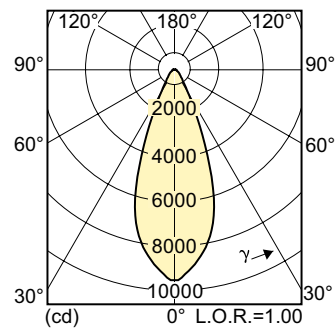

Product data

General Information		Color rendering index (CRI)	
Cap-Base	E27 [E27]		92
Operating Position	UNIVERSAL [Any or Universal (U)]	LLMF At End Of Nominal Lifetime (Nom)	75 %
Switching Cycle	1,350	Luminous Flux in 90° Cone (Rated)	4,500 lumen
Flux measurement reference	Narrow Cone		
Light Technical		Operating and Electrical	
Color Code	942 [CCT of 4200K]	Power Consumption	73.2 W
Beam Angle (Nom)	40 degree(s)	Warm-up time to 60% light	120 s
Luminous Flux	4,500 lumen	Voltage (Nom)	90 V
Luminous Intensity (Nom)	9,800 cd	Voltage (Nom)	90 V
Color Designation	Cool White (CW)		
Chromaticity Coordinate X (Nom)	0.371	Controls and Dimming	
Chromaticity Coordinate Y (Nom)	0.366	Dimmable	No
Correlated Color Temperature (Nom)	4200 K		
Luminous Efficacy (rated) (Nom)	71 lm/W	Mechanical and Housing	
		Bulb Finish	Clear

MASTERCLOUR CDM-R Elite

Bulb Shape	PAR30L [PAR 3.75 inch/95mm Long]
Approval and Application	
Mercury (Hg) Content (Max)	6.6 mg
Mercury (Hg) Content (Nom)	6.5 mg
Energy Consumption kWh/1000 h	74 kWh
EPREL Registration Number	473,306

Dimensional drawing

Product	D (max)	C (max)
MC CDM-R Elite 70W/942 E27 PAR30L 40D	97 mm	123 mm

Photometric data

Spectral Power Distribution Colour - MC CDM-R Elite 70W/942 E27 PAR30L 40D

Light Distribution Diagram - MC CDM-R Elite 70W/942 E27 PAR30L 40D