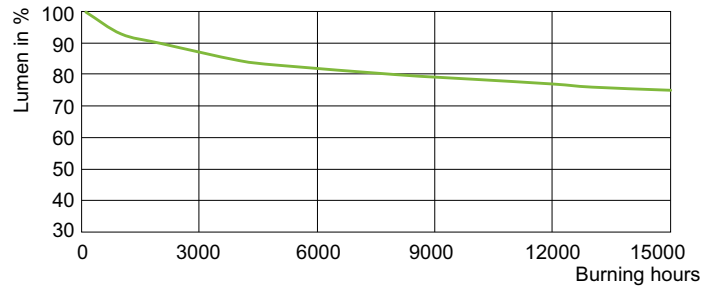

MASTERColour CDM-R Elite

Lifetime

Life Expectancy Diagram - MC CDM-R Elite 70W/942 E27 PAR30L 40D

Lumen Maintenance Diagram - MC CDM-R Elite 70W/942 E27 PAR30L 40D