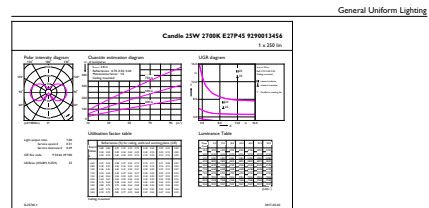

CorePro GLASS LED candles and lusters

Mechanical and Housing

Bulb Finish	Frosted
Bulb Shape	P45 [P 45mm]

Approval and Application

Energy Consumption kWh/1000 h	3 kWh
EPREL Registration Number	387,385
CE mark	Yes
EU RoHS compliant	Yes

Product Data

Full product code	871951434683300

Order product name	CorePro LEDLuster ND 2.2-25W P45 E27 FRG
Order code	929001345692
Numerator - Quantity Per Pack	1
Numerator - Packs per outer box	10
Material number (12NC)	929001345692
Full product name	CorePro LEDLuster ND 2.2-25W P45 E27 FRG
EAN/UPC - Case	8719514346840

Dimensional drawing

Product	D	C
CorePro LEDLuster ND 2.2-25W P45 E27 FRG	45 mm	78 mm

Photometric data