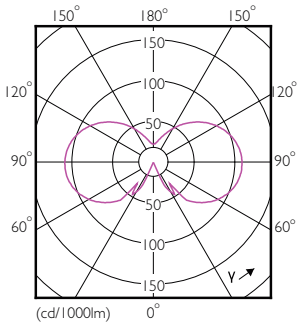

CorePro GLASS LED candles and lusters

Photometric data

Light Distribution Diagram - CorePro LEDLuster ND 2.2-25W P45 E27 FRG