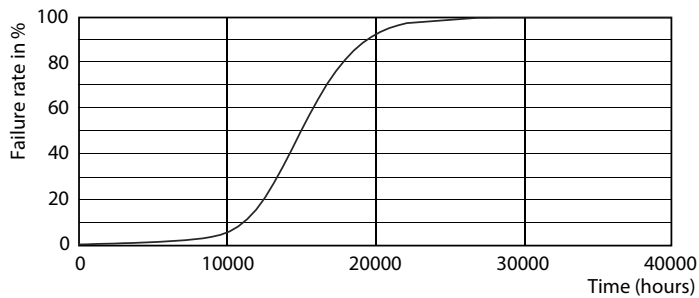

Lifetime

Life Expectancy Diagram - CorePro LEDLuster ND 2.2-25W P45 E27 FRG