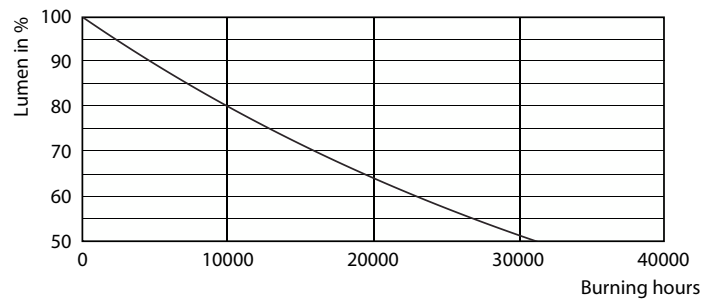

Lumen Maintenance Diagram - CorePro LEDLuster ND 2.2-25W P45 E27 FRG