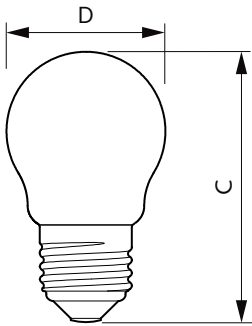

## Dimensional drawing

Product	D	C
CorePro LEDLuster ND 2.2-25W P45 E27 FRG	45 mm	78 mm