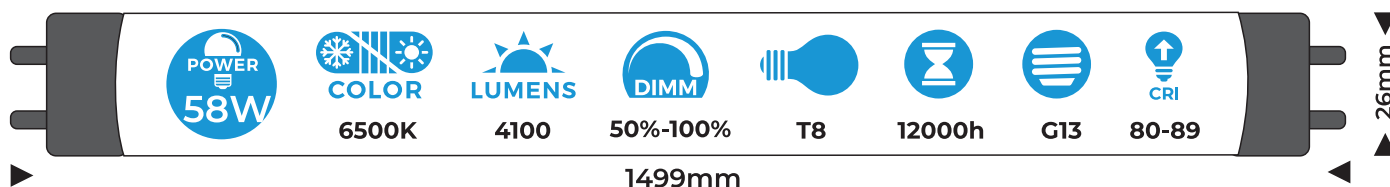

## FLUORESCENT TUBE

05775

Scan me

[www.patronbulbs.com](http://www.patronbulbs.com)

Manufactured in PRC

CE EAC

Strada Alexandru Ghica 148,  
Alexandria, Romania

Strada Ștefan cel Mare 2/20,  
Strășeni, Moldova