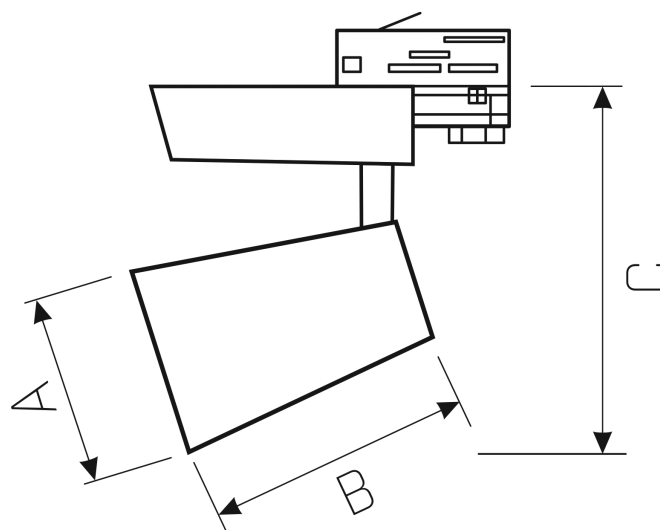

ESTRA

WOJP00322

LED luminaire ESTRA, with a power of 19 W, high light efficacy 140 lm/W. It is made of high-quality components, supported by a 5-year warranty. It shines with a warm light (3000K), which promotes relaxation and rest, making the illuminated room cosier. Narrow beam angle 24° gives directional light so that selected objects or surfaces can be better exposed. Designed to be mounted on a track.

Power	19 W	Voltage	230 V
Colour temperature	3000 K	Colour of light	WW
Beam angle	24 °	Degree of protection (IP)	IP20

Technical data

Code	WQJP00322
Power	19 W
Nominal current	90.9 mA
Voltage	230 V
Energy consumption	19 kWh/1000h
Frequency	50HZ Hz
Protection class	I
Power supply included	+
Manufacturer of power supply	TCI
Power factor	0.93
Useful luminous flux*	2660 lm (360°)
Luminous flux**	1900 lm (360°)
Lamp efficacy	140 lm/W
Colour temperature	3000 K
Colour of light	WW
Beam angle	24 °
RA	80
Light source included	+
Producer of LED diodes	CREE
Uniformity of color SDCM max	3
Dimmable	OPC
Working temperature range	-20/+40 °
Lifespan	50000 h
Housing material	Aluminum
Degree of protection (IP)	IP20
Colour	White
Dimension (AxBxC)	109x130x190 mm
For use	Inside
Assembly method	on track
Application	Inside
Made in	PL