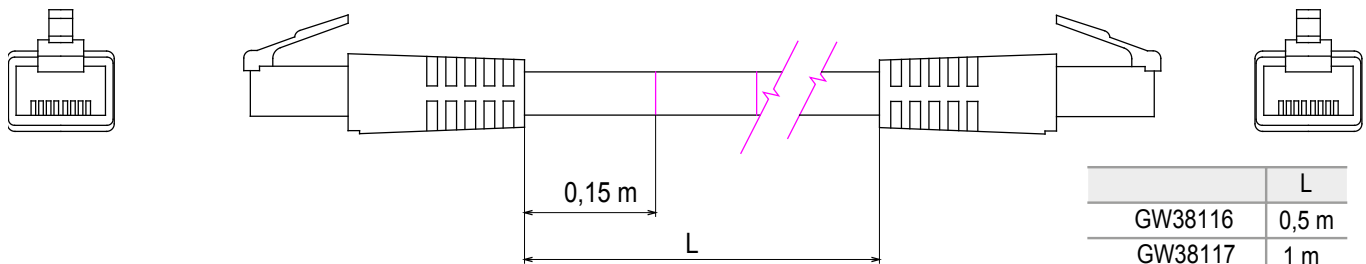

Product Data Sheet

GW38116

DATA CENTER range

Complete system for the connection and distribution of LAN networks in residential and tertiary areas. The range includes fibre optic solutions, wall panels, floor cabinets and copper wiring products. To wire copper networks, Data Center offers RJ45 connectors and HDMI and USB couplers suitable for Gewiss civil series, permutation cords and UTP and FTP cables, offering installation flexibility and ease of wiring.

Category	Patch-cord	Description	RJ45 - RJ45
Use category	5e	Cables type	UTP 24 AWG
System	UTP	Cable length	0.5 m
Colour	Grey	Electrocod	2972

DIMENSIONAL

	L
GW38116	0,5 m
GW38117	1 m
GW38118	2 m
GW38118	5 m

STANDARDS/APPROVALS