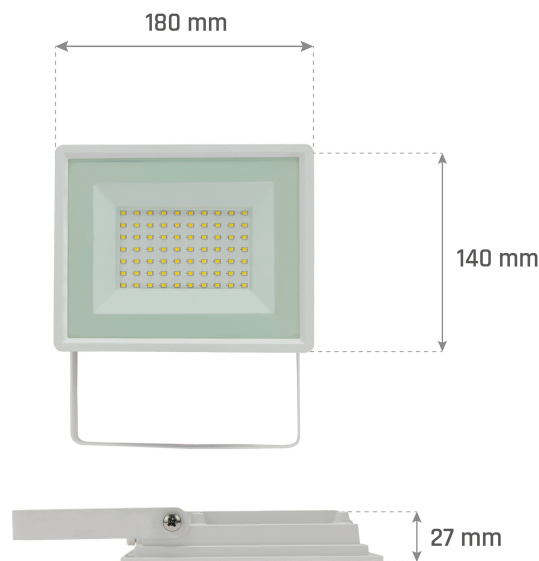

NOCTIS LUX 3

SLI029055CW_PW

See
more

Floodlight NOCTIS LUX 3, with a power of 50 W. It has a very high degree of protection IP65, providing protection against the ingress of dust and water jets. IK07 class provides impact resistance. It shines with a cold light (6000K). Designed for surface mounting.

IP65

IK07

Power	50 W	Voltage	230 V
Luminous flux*	4700 lm (120°)	Colour temperature	6000 K
Colour of light	CW	Beam angle	100 °
IK	07	Degree of protection (IP)	IP65

Technical data

Code	SLI029055CW_PW
Power	50 W
Nominal current	220 mA
Voltage	230 V
Energy consumption	50 kWh/1000h
Frequency	50HZ Hz
Protection class	I
Power supply included	+
Power factor	0.9
Useful luminous flux*	4700 lm (120°)
Luminous flux**	4700 lm (360°)
Lamp efficacy	94 lm/W
Colour temperature	6000 K
Colour of light	CW
Beam angle	100 °
RA	>70
Uniformity of color SDCM max	5
Dimmable	No
Working temperature range	-20/+40 °
Lifespan	17000 h
Housing material	Aluminum, GLASS
IK	07
Degree of protection (IP)	IP65
Colour	White
Dimension (AxBxC)	180x140x27 mm
For use	Outside
Assembly method	On the ceiling
Application	EXT
Made in	PRC