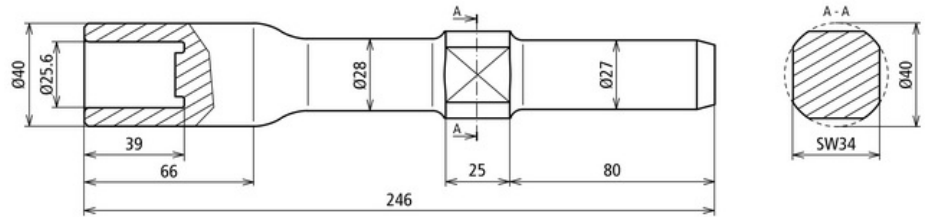

HE RE 25 R27 VH WN STBLANK (648 005)

Figure without obligation

Design for tubular earth rods Ø25 mm StSt (V4A) Wacker Neuson

Type	HE RE 25 R27 VH WN STBLANK
Part No.	648 005
Type	EH 22/400, EH 23/230, EH 24/042/200, BH 23 and BHF 30
Adapter	round Ø27 x 80 mm
Material	St/bare
Hole (d1 x l1)	25.6 x 39 mm
Length	246 mm
Earth rod diameter	25 mm
Earth rod type	RE
Weight	1,46 kg
Customs tariff number	82079099
GTIN	4013364129160
PU	1 Stk