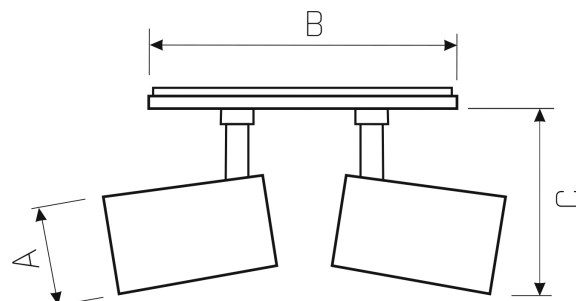

PESO 2

WOJP03307

LED luminaire PESO 2, with a power of 38 W, high light efficacy 150 lm/W. It is made of high-quality components, supported by a 5-year warranty. Lights up with neutral light - the most universal colour (4000K), which is suitable for the rooms we use on a daily basis, ensuring comfort during everyday activities. Narrow beam angle 24° gives directional light so that selected objects or surfaces can be better exposed. Designed for recessed mounting.

Power	38 W	Voltage	230 V
Colour temperature	4000 K	Colour of light	Neutral white
Beam angle	24 °	Degree of protection (IP)	IP20

Technical data

Code	WQJP03307
Power	38 W
Nominal current	181.7 mA
Voltage	230 V
Energy consumption	38 kWh/1000h
Frequency	50HZ Hz
Protection class	II
Power supply included	+
Manufacturer of power supply	TRIDONIC
Power factor	0.93
Useful luminous flux*	5700 lm (360°)
Luminous flux**	3420 lm (360°)
Lamp efficacy	150 lm/W
Colour temperature	4000 K
Colour of light	Neutral white
Beam angle	24 °
RA	80
Light source included	+
Producer of LED diodes	CREE
Uniformity of color SDCM max	3
Dimmable	OPC
Working temperature range	-20/+40 °
Lifespan	50000 h
Housing material	Aluminum
Degree of protection (IP)	IP20
Colour	White
Dimension (AxBxC)	82x280x100 mm
Mounting hole	272x92 mm
For use	Inside
Assembly method	Recessed
Application	Inside
Made in	PL