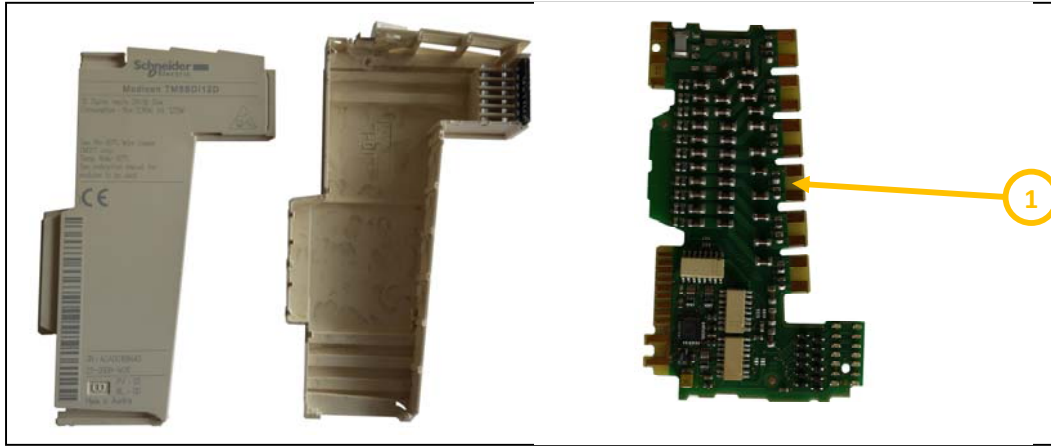

## Modicon TM5 I/O Expansion Module

 **End of Life Instructions**

Recommendation	Number on drawing	Component / Material	Weight (in g)	Comment
To be depolluted	1	Electronic card	9,2	

## Product description

<b>Manufacturer identification</b>	Schneider Electric Industries SAS
<b>Brand name</b>	Schneider Electric
<b>Product function</b>	Modicon TM5 I/O Expansion Module (Analog / Digital / Expert) complements the embedded I/O in the various TM258 logic controllers, LMC058 motion controllers and Pac Drive controllers. These products are used to adapt to the application requirements as closely as possible
<b>Product reference</b>	TM5SDI12D
<b>Additional similar product references</b>	Modicon TM5 I/O Expansion Modules
<b>Total representative product mass</b>	Representative product weight in g = 37,16 Range weight in g : from 17,5 to 82,2
<b>Representative product dimensions</b>	H x L x D in mm = 99 x 75 x 12,5
<b>Date of information release</b>	06/2016