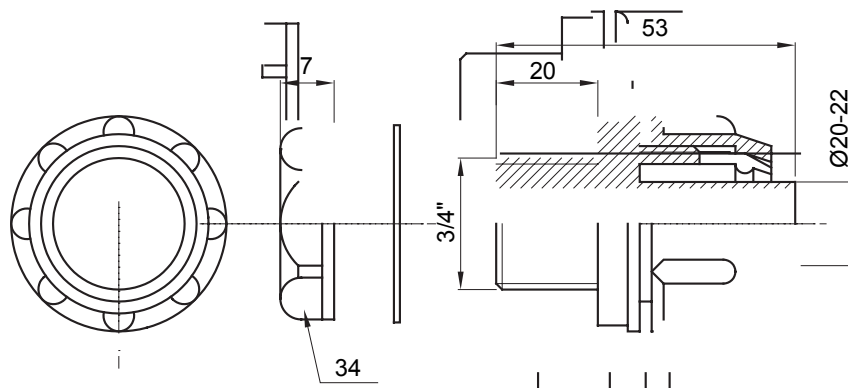

Product Data Sheet

DX56222

DF Range

Straight and revolving coupling device for sheath with IP54 protection degree.

Colour	Grey RAL 7035	IP degree	IP54
GAS pitch	3/4"	Sheath Ø (mm)	20-22
Type	Fixed	Electrocod	210

DIMENSIONAL

TECHNICAL SYMBOLOGY

IP

IP54

STANDARDS/APPROVALS