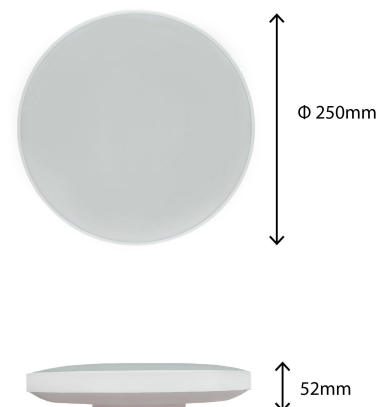

# NYMPHEA BLACK & WHITE CCT

SLI031034CCT\_PW

LED luminaire with the possibility of changing the light color (CCT), with a power of 18 W, high light efficacy 130 lm/W. Thanks to the ability to change the color temperature (CCT) in the range from 3000K to 6000K, we can adjust the light color depending on our needs and preferences. It has a high IP54 rating, making it ideal for use in rooms with high humidity. The CCT function allows you to changes to the colour temperature of light (3000/4000/6000K). Designed for surface mounting. The product is certified by the National Institute of Hygiene, so it can be used in rooms with high hygienic requirements.

Power	<b>18 W</b>	Voltage	<b>230 V</b>
Luminous flux*	<b>2350 lm (360°)</b>	Colour temperature	<b>3000/4000/6000 K</b>
Colour of light	<b>CCT</b>	Beam angle	<b>115 °</b>
Degree of protection (IP)	<b>IP54</b>		

## Technical data

Code	SLI031034CCT_PW
Power	18 W
Nominal current	135 mA
Voltage	230 V
Energy consumption	18 kWh/1000h
Frequency	50HZ Hz
Protection class	II
Power supply included	+
Power factor	0.6
Useful luminous flux*	2350 lm (360°)
Luminous flux**	1440 lm (360°)
Lamp efficacy	130 lm/W
Colour temperature	3000/4000/6000 K
Colour of light	CCT
Beam angle	115 °
RA	>80
Light source included	+
Uniformity of color SDCM max	5
Dimmable	No
Working temperature range	-20 +40 °
Lifespan	17000 h
Housing material	Plastic
Degree of protection (IP)	IP54
Colour	White
Dimension (AxBxC)	250x52 mm
For use	Inside
Assembly method	On the ceiling
Application	Inside
Made in	PRC
Other	Light color change function 3000K/4000K/6000K ,