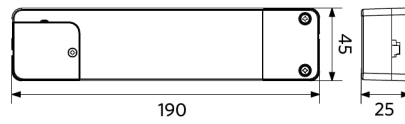

## Maatschets (mm)

LEDPanelRc-S5 Re295

LEDPanelRc-S5  
Driver On/Off

LEDPanelRc-S5  
Driver Dim

LEDPanelRc-S5  
Driver Tunable White