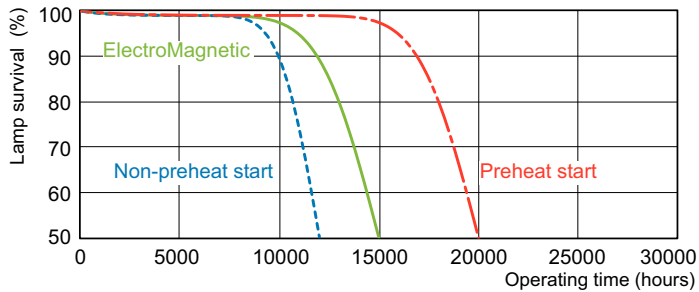

Lifetime

Life Expectancy Diagram - MASTER TL-D Super 80 70W/840 SLV/25