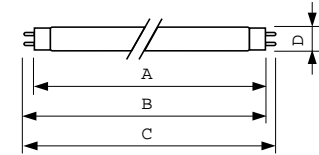

### Product data

General Information		Lamp Current (Nom)	
Cap-Base	G13 [Medium Bi-Pin Fluorescent]		0.690 A
Flux measurement reference	Sphere	Controls and Dimming	
		Dimmable	Yes
Light Technical		Mechanical and Housing	
Color Code	840 [CCT of 4000K]	Bulb Shape	T8 [26 mm (T8)]
Luminous Flux	6,200 lumen	Approval and Application	
Color Designation	Cool White (CW)	Mercury (Hg) Content (Max)	3 mg
Chromaticity Coordinate X (Nom)	0.38	Mercury (Hg) Content (Nom)	3.0 mg
Chromaticity Coordinate Y (Nom)	0.38	Energy Consumption kWh/1000 h	70 kWh
Correlated Color Temperature (Nom)	4000 K	EPREL Registration Number	423,436
Luminous Efficacy (rated) (Nom)	89 lm/W	Product Data	
Color rendering index (CRI)	81	Full product code	871150061592340
Operating and Electrical		Order product name	MASTER TL-D Super 80 70W/840 SLV/25
Power Consumption	70.0 W		

## Dimensional drawing

Product	D (max)	A (max)	B (max)	B (min)	C (max)
MASTER TL-D Super 80 70W/840 SLV/25	28 mm	1,763.8 mm	1,770.9 mm	1,768.5 mm	1,778 mm