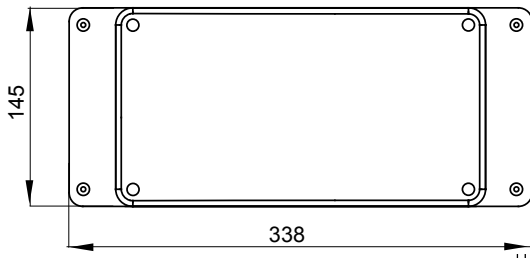

Product Data Sheet

GW66716N

IB Range

Glow Wire Test	650 °C	IP degree	IP65
Mechanical resistance	IK08	Electrocod	2222
Suitable for	IP67 63A Vertical socket-outlets		

DIMENSIONAL

TECHNICAL SYMBOLOGY

GWT	IP	IK
650 °C	IP65	IK08