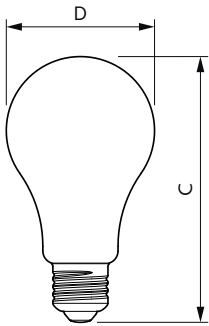

Product data

| General Information | |
|---------------------------------------|--------------------|
| Cap-Base | E27 [E27] |
| Nominal lifetime | 50,000 hour(s) |
| Switching Cycle | 50,000 |
| Lighting Technology | LED |
| Flux measurement reference | Sphere |
| Light Technical | |
| Color Code | 830 [CCT of 3000K] |
| Luminous Flux | 1,535 lumen |
| Color Designation | White (WH) |
| Correlated Color Temperature (Nom) | 3000 K |
| Luminous Efficacy (rated) (Nom) | 210 lm/W |
| Color Consistency | <6 |
| Color rendering index (CRI) | 80 |
| LLMF At End Of Nominal Lifetime (Nom) | 70 % |

MASTER UltraEfficient LED bulb

Mechanical and Housing

| | |
|-------------|--------------|
| Bulb Finish | Clear |
| Bulb Shape | A70 [A 70mm] |

Approval and Application

| | |
|-------------------------------|-----------|
| Energy Consumption kWh/1000 h | 8 kWh |
| EPREL Registration Number | 1,370,031 |
| CE mark | Yes |
| EU RoHS compliant | Yes |

Product Data

| | |
|-------------------|-----------------|
| Full product code | 871951443591900 |
|-------------------|-----------------|

| | |
|---------------------------------|----------------------------------------|
| Order product name | MAS LEDBulbND7.3-100WE27830 A70 CLG UE |
| Order code | 929003480602 |
| Numerator - Quantity Per Pack | 1 |
| Numerator - Packs per outer box | 10 |
| Material number (12NC) | 929003480602 |
| Full product name | MAS LEDBulbND7.3-100WE27830 A70 CLG UE |
| EAN/UPC - Case | 8719514435926 |

Dimensional drawing

| Product | D | C |
|----------------------------------------|-------|--------|
| MAS LEDBulbND7.3-100WE27830 A70 CLG UE | 70 mm | 127 mm |

Photometric data

General Uniform Lighting
Page 11