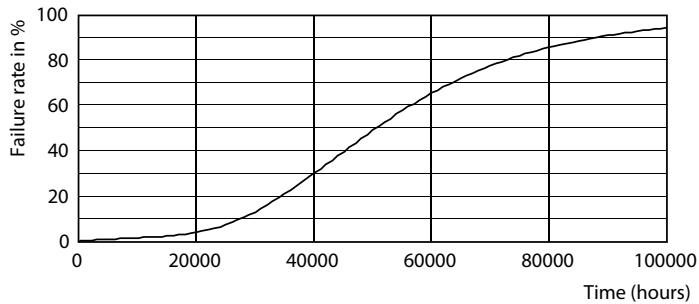

Light Distribution Diagram - MAS LEDBulbND7.3-100WE27830 A70 CLG UE

MASTER UltraEfficient LED bulb

Photometric data

Spectral Power Distribution Colour - MAS LEDBulbND7.3-100WE27830 A70 CLG UE

Lifetime

Life Expectancy Diagram - MAS LEDBulbND7.3-100WE27830 A70 CLG UE