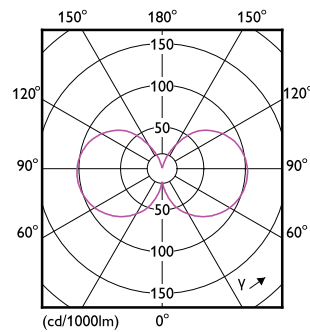

Product data

| General Information | |
|---------------------------------------|--------------------|
| Cap-Base | E27 [E27] |
| Nominal lifetime | 50,000 hour(s) |
| Switching Cycle | 50,000 |
| Lighting Technology | LED |
| Flux measurement reference | Sphere |
| Light Technical | |
| Color Code | 830 [CCT of 3000K] |
| Luminous Flux | 1,535 lumen |
| Color Designation | White (WH) |
| Correlated Color Temperature (Nom) | 3000 K |
| Luminous Efficacy (rated) (Nom) | 210 lm/W |
| Color Consistency | <6 |
| Color rendering index (CRI) | 80 |
| LLMF At End Of Nominal Lifetime (Nom) | 70 % |

Dimensional drawing

| Product | D | C |
|----------------------------------------|-------|--------|
| MAS LEDBulbND7.3-100WE27830 A70 CLG UE | 70 mm | 127 mm |

Photometric data

General Uniform Lighting
Page 11

Light Distribution Diagram - MAS LEDBulbND7.3-100WE27830 A70 CLG UE

MASTER UltraEfficient LED bulb

Photometric data

Spectral Power Distribution Colour - MAS LEDBulbND7.3-100WE27830 A70 CLG UE

Lifetime

Life Expectancy Diagram - MAS LEDBulbND7.3-100WE27830 A70 CLG UE