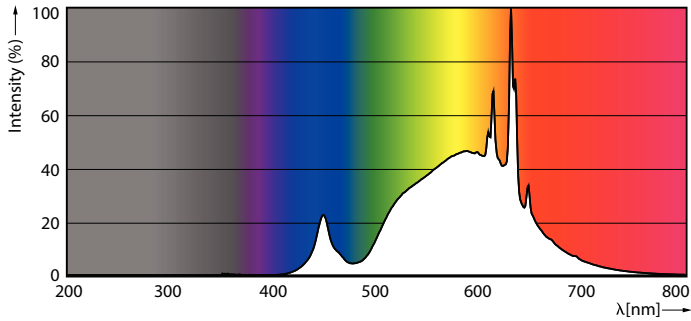

Product data

| General Information | |
|---------------------------------------|--------------------|
| Cap-Base | E27 [E27] |
| Nominal lifetime | 50,000 hour(s) |
| Switching Cycle | 50,000 |
| Lighting Technology | LED |
| Flux measurement reference | Sphere |
| Light Technical | |
| Color Code | 830 [CCT of 3000K] |
| Luminous Flux | 1,535 lumen |
| Color Designation | White (WH) |
| Correlated Color Temperature (Nom) | 3000 K |
| Luminous Efficacy (rated) (Nom) | 210 lm/W |
| Color Consistency | <6 |
| Color rendering index (CRI) | 80 |
| LLMF At End Of Nominal Lifetime (Nom) | 70 % |

Dimensional drawing

| Product | D | C |
|----------------------------------------|-------|--------|
| MAS LEDBulbND7.3-100WE27830 A70 CLG UE | 70 mm | 127 mm |

Photometric data

General Uniform Lighting
Page 11

Light Distribution Diagram - MAS LEDBulbND7.3-100WE27830 A70 CLG UE

MASTER UltraEfficient LED bulb

Photometric data

Spectral Power Distribution Colour - MAS LEDBulbND7.3-100WE27830 A70 CLG UE

Lifetime

Life Expectancy Diagram - MAS LEDBulbND7.3-100WE27830 A70 CLG UE