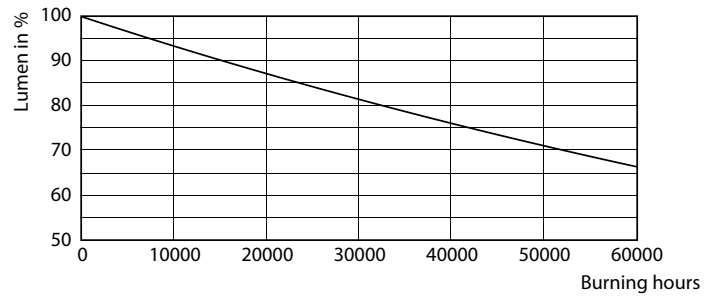

Product data

| General Information | |
|---------------------------------------|--------------------|
| Cap-Base | E27 [E27] |
| Nominal lifetime | 50,000 hour(s) |
| Switching Cycle | 50,000 |
| Lighting Technology | LED |
| Flux measurement reference | Sphere |
| Light Technical | |
| Color Code | 830 [CCT of 3000K] |
| Luminous Flux | 1,535 lumen |
| Color Designation | White (WH) |
| Correlated Color Temperature (Nom) | 3000 K |
| Luminous Efficacy (rated) (Nom) | 210 lm/W |
| Color Consistency | <6 |
| Color rendering index (CRI) | 80 |
| LLMF At End Of Nominal Lifetime (Nom) | 70 % |

Light Distribution Diagram - MAS LEDBulbND7.3-100WE27830 A70 CLG UE

MASTER UltraEfficient LED bulb

Photometric data

Spectral Power Distribution Colour - MAS LEDBulbND7.3-100WE27830 A70 CLG UE

Lifetime

Life Expectancy Diagram - MAS LEDBulbND7.3-100WE27830 A70 CLG UE