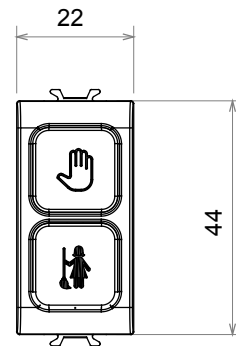

Product Data Sheet

GW15736

CHORUSMART - Domestic range

Wide range of control devices, sockets for power supply (conforming to national and international standards) signal pick-up, climate control, comfort management, technical alarm signalling and emergency lighting management. The ChoruSmart modular devices are available in five colours, glossy white, satin white, natural beige, satin black and lacquered titanium and in various sizes from 1/2, 1, 2 and 3 modules. Thanks to the mounting supports for rectangular, square and round boxes, endless combinations can be created with the ChoruSmart range of plates.

Category	Indicator lamp	Symbol	DND+MUR
Colour	Satin White	Diffuser colour	Opal diffuser
Standard	EN 62094-1	Thermo-pressure with ball	125 °C
Glow Wire Test	850 °C	No. modules	1
Electrocod	0781		

DIMENSIONAL