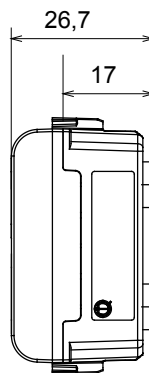

Product Data Sheet

GW15736

CHORUSMART - Domestic range

Wide range of control devices, sockets for power supply (conforming to national and international standards) signal pick-up, climate control, comfort management, technical alarm signalling and emergency lighting management. The ChoruSmart modular devices are available in five colours, glossy white, satin white, natural beige, satin black and lacquered titanium and in various sizes from 1/2, 1, 2 and 3 modules. Thanks to the mounting supports for rectangular, square and round boxes, endless combinations can be created with the ChoruSmart range of plates.

Category	Indicator lamp	Symbol	DND+MUR
Colour	Satin White	Diffuser colour	Opal diffuser
Standard	EN 62094-1	Thermo-pressure with ball	125 °C
Glow Wire Test	850 °C	No. modules	1
Electrocod	0781		

DIMENSIONAL