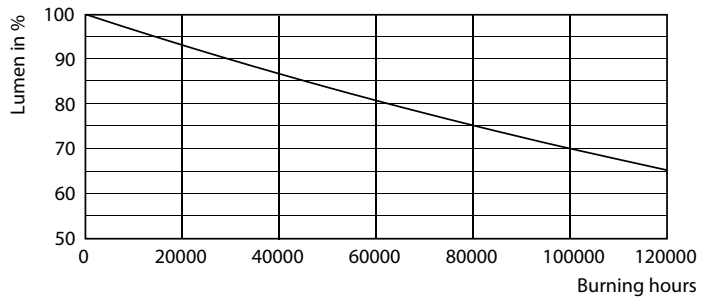

MASTER LEDtube T8 Ultra Efficient

Lifetime

Lumen Maintenance Diagram - MAS LEDtube 1500mm UE 17.6W 840 T8
EELA