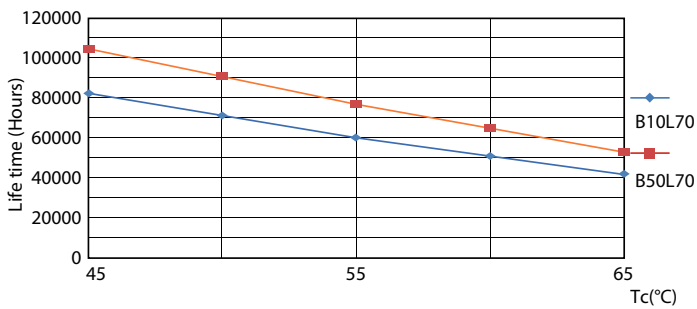

MASTER LEDtube T8 Ultra Efficient

Photometric data

Spectral Power Distribution Colour - MAS LEDtube 1500mm UE 17.6W 840 T8 EELA

Lifetime

Life Expectancy Diagram - MAS LEDtube 1500mm UE 17.6W 840 T8 EELA

Lumen Maintenance Diagram - MAS LEDtube 1500mm UE 17.6W 840 T8 EELA