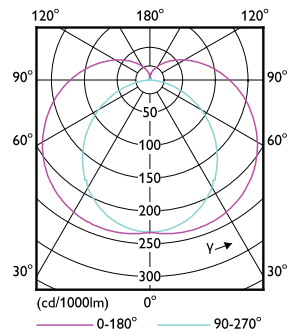

Dimensional drawing

Product	D1	D2	A1	A2	A3
MAS LEDtube 1500mm UE 17.6W 840 T8 EELA	25.8 mm	28 mm	1,498.8 mm	1,505.9 mm	1,513 mm

Photometric data

Light Distribution Diagram - MAS LEDtube 1500mm UE 17.6W 840 T8 EELA