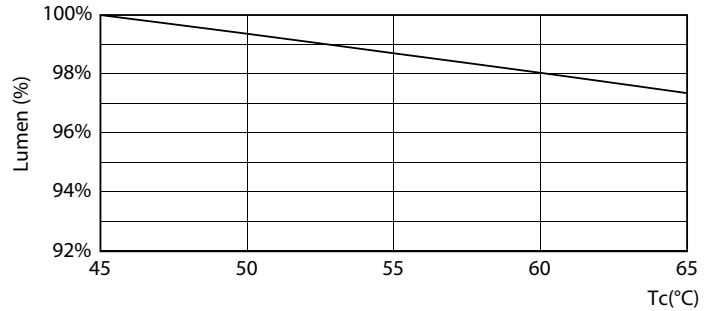

MASTER LEDtube T8 Ultra Efficient

Photometric data

Spectral Power Distribution Colour - MAS LEDtube 1500mm UE 17.6W 840 T8 EELA

Lifetime

Life Expectancy Diagram - MAS LEDtube 1500mm UE 17.6W 840 T8 EELA

Lumen Maintenance Diagram - MAS LEDtube 1500mm UE 17.6W 840 T8 EELA