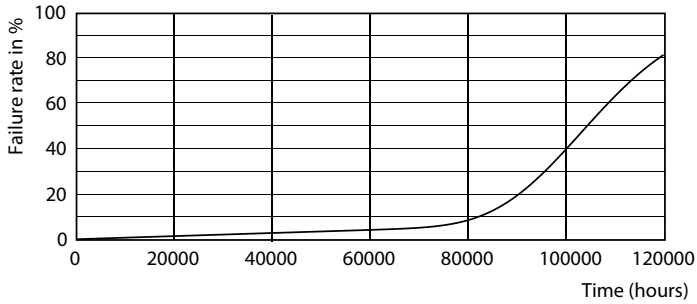

Lifetime

Life Expectancy Diagram - MAS LEDtube 1500mm UE 17.6W 840 T8 EELA