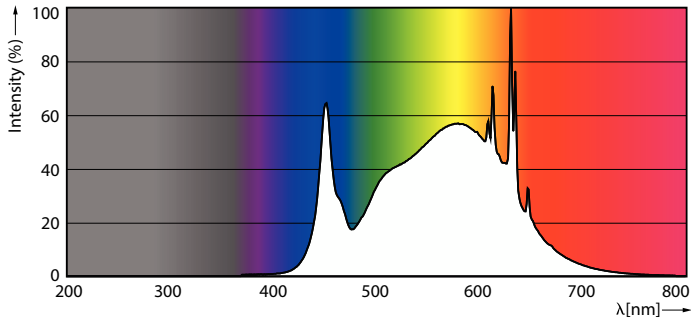

MASTER LEDtube T8 Ultra Efficient

Photometric data

Spectral Power Distribution Colour - MAS LEDtube 1500mm UE 17.6W 840 T8 EELA