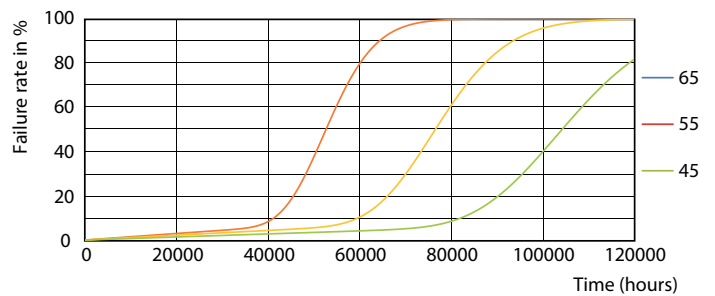

Life Expectancy Diagram - MAS LEDtube 1500mm UE 17.6W 840 T8 EELA