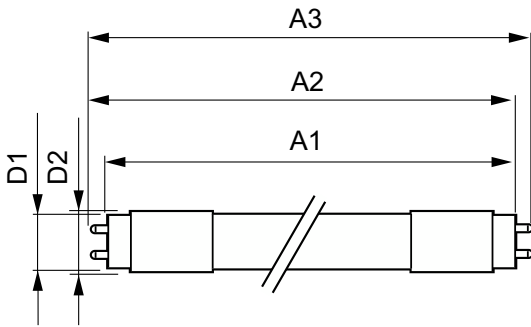

MASTER LEDtube T8 Ultra Efficient

Mechanical and Housing

Bulb Finish	Frosted
Bulb Material	Plastic
Product Length	1,500 mm
Bulb Shape	Tube, double-ended

Approval and Application

Energy Saving Product	Yes
Approval Marks	RoHS compliance TUV CE marking KEMA Keur certificate
Energy Consumption kWh/1000 h	18 kWh
EPREL Registration Number	1,013,081

Dimensional drawing

Product	D1	D2	A1	A2	A3
MAS LEDtube 1500mm UE 17.6W 840 T8 EELA	25.8 mm	28 mm	1,498.8 mm	1,505.9 mm	1,513 mm

Photometric data

Light Distribution Diagram - MAS LEDtube 1500mm UE 17.6W 840 T8 EELA