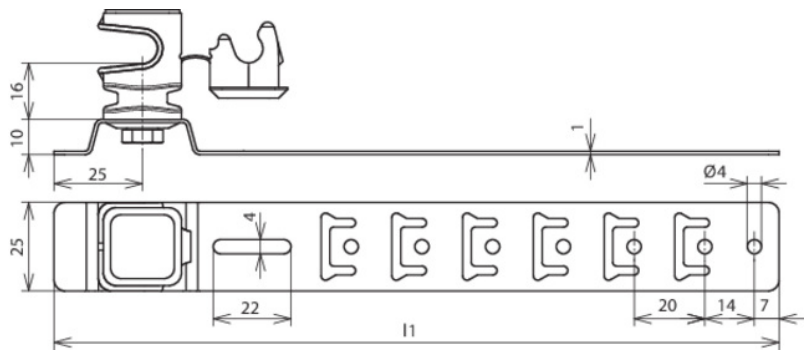

DLH US 8 H36 L335 BR GALCU (204 187)

Figure without obligation

Type	DLH US 8 H36 L335 BR GALCU
Part No.	204 187
Material of roof conductor holder	Cu
Length of brace (I1)	335 mm
Height of conductor holder	36 mm
Material of conductor holder	plastic
Colour of conductor holder	brown •
Conductor support Rd	8 mm
Type of conductor holder	DEHNSnap
Conductor routing	loose
Brace type	with preformed bending points
Fixing possibilities	hook locking, angling, nailing
Type of roofing	pantiled roofs
Female thread	M6
Weight	91 g
Customs tariff number	85389099
GTIN	4013364042582
PU	50 Stk