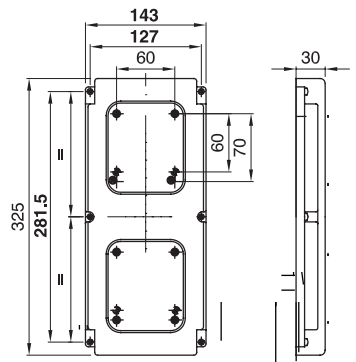

Product Data Sheet

GW66707

IB Range

IP degree	IP66	Mechanical resistance	> IK10
Houseable IB socket-outlets	Nr 2 IEC 309 16-32A IP44/67	Glow Wire Test	850 °C
Suitable for	Heavy duty	Electrocod	2222
Impact resistance at -20 °C	20 J		

DIMENSIONAL

TECHNICAL SYMBOLOGY

IP **IK** **GWT**

IP66

> IK10

850 °C

STANDARDS/APPROVALS