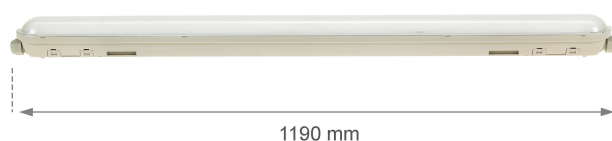

# LIMEA GIGANT

SLI028025NW\_PW

See  
more

Hermetic luminaire LIMEA GIGANT, with a power of 38 W, high light efficacy 174 lm/W. It is made of high-quality components, supported by a 5-year warranty. It has a very high degree of protection IP65, providing protection against the ingress of dust and water jets. IK10 class provides impact resistance. It shines with light of neutral - the most universal colour (4000K). Suitable for both surface and suspended mounting. The product is certified by the National Institute of Hygiene, so it can be used in rooms with high hygienic requirements.

Power	<b>38 W</b>	Voltage	<b>230 V</b>
Luminous flux*	<b>6600 lm (360°)</b>	Colour temperature	<b>4000 K</b>
Colour of light	<b>Neutral white</b>	Beam angle	<b>120 °</b>
IK	<b>10</b>	Degree of protection (IP)	<b>IP65</b>

## Technical data

Code	SLI028025NW_PW
Power	38 W
Nominal current	180 mA
Voltage	230 V
Energy consumption	38 kWh/1000h
Frequency	50HZ Hz
Protection class	I
Power supply included	+
Power factor	0.98
Useful luminous flux*	6600 lm (360°)
Luminous flux**	5900 lm (360°)
Lamp efficacy	174 lm/W
Luminous intensity	2000 cd
Colour temperature	4000 K
Colour of light	Neutral white
Beam angle	120 °
RA	80
Uniformity of color SDCM max	3
Dimmable	No
Working temperature range	-20/+40 °
Lifespan	50000 h
Housing material	POLYCARBONATE
IK	10
Degree of protection (IP)	IP65
Colour	Gray/White
Dimension (AxBxC)	1250x72x70 mm
For use	Inside/Outside
Assembly method	On the ceiling, Suspended
Application	INT/EXT
Made in	PRC
Other	MAX 22 pcs per line ,