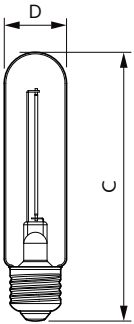

Classic filament LEDbulbs

Approval and Application	
Energy Consumption kWh/1000 h	3 kWh
EU RoHS compliant	Yes
Product Data	
Full product code	871869975967400
Order product name	LED classic 11W T32 E27 smoky ND RFSRT4
Order code	929002380701

Numerator - Quantity Per Pack	1
Numerator - Packs per outer box	4
Material number (12NC)	929002380701
Full product name	LED classic 11W T32 E27 smoky ND RFSRT4
EAN/UPC - Case	8718699759681

Dimensional drawing

Product	D	C
LED classic 11W T32 E27 smoky ND RFSRT4	32 mm	140 mm