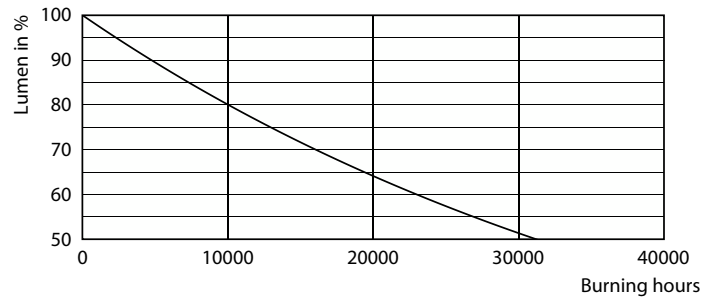

Classic filament LEDbulbs

Lifetime

Life Expectancy Diagram - LED classic 11W T32 E27 smoky ND RFSRT4

Lumen Maintenance Diagram - LED classic 11W T32 E27 smoky ND RFSRT4