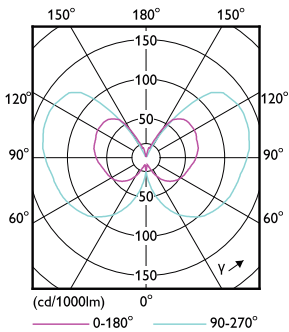

Product data

General Information		Input Frequency	
Cap-Base	E27 [E27]	Power Consumption	50 to 60 Hz
Nominal lifetime	15,000 hour(s)	Lamp Current (Nom)	2.3 W
Switching Cycle	20,000	Wattage Equivalent	21 mA
Rated Lifetime (Hours)	15,000 hour(s)	Starting Time (Nom)	11 W
Lighting Technology	LED	Warm-up time to 60% light	0.5 s
		Power Factor (Fraction)	0.54
		Voltage (Nom)	220-240 V
Light Technical		Temperature	
Color Code	818 [CCT of 1800K]	T-Case Maximum (Nom)	40 °C
Color Code	818 [CCT of 1800K]		
Luminous Flux	100 lumen	Controls and Dimming	
Color Designation	1800	Dimmable	No
Correlated Color Temperature (Nom)	1800 K	Mechanical and Housing	
Luminous Efficacy (rated) (Nom)	43.00 lm/W	Bulb Finish	smoky
Color Consistency	<6	Bulb Shape	T32 [T 32mm]
Color rendering index (CRI)	80		
LLMF At End Of Nominal Lifetime (Nom)	70 %		
Operating and Electrical			
Line Frequency	50 to 60 Hz		

Product	D	C
LED classic 11W T32 E27 smoky ND RFSRT4	32 mm	140 mm

Photometric data

Spectral Power Distribution Colour - LED classic 11W T32 E27 smoky ND RFSRT4

Light Distribution Diagram - LED classic 11W T32 E27 smoky ND RFSRT4