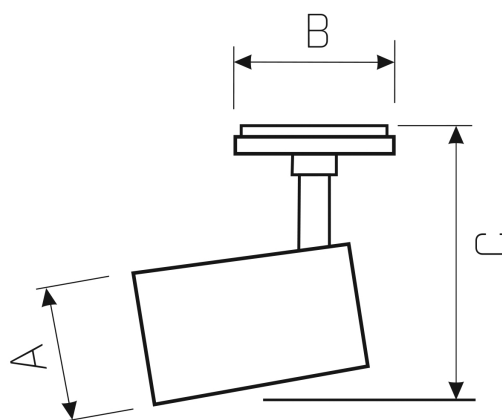

PESO 1

WOJP04251

LED luminaire PESO 1, with a power of 19 W, high light efficacy 150 lm/W. It is made of high-quality components, supported by a 5-year warranty. Lights up with neutral light - the most universal colour (4000K), which is suitable for the rooms we use on a daily basis, ensuring comfort during everyday activities. Narrow beam angle 40° gives directional light so that selected objects or surfaces can be better exposed. Designed for recessed mounting.

Power	19 W	Voltage	230 V
Colour temperature	4000 K	Colour of light	Neutral white
Beam angle	40 °	Degree of protection (IP)	IP20

Technical data

Code	WQJP04251
Power	19 W
Nominal current	90.9 mA
Voltage	230 V
Energy consumption	19 kWh/1000h
Frequency	50HZ Hz
Protection class	II
Power supply included	+
Manufacturer of power supply	TRIDONIC
Power factor	0.93
Useful luminous flux*	2850 lm (360°)
Luminous flux**	1710 lm (360°)
Lamp efficacy	150 lm/W
Colour temperature	4000 K
Colour of light	Neutral white
Beam angle	40 °
RA	80
Light source included	+
Producer of LED diodes	CREE
Uniformity of color SDCM max	3
Dimmable	DALI
Working temperature range	-20/+40 °
Lifespan	50000 h
Housing material	Aluminum
Degree of protection (IP)	IP20
Colour	White
Dimension (AxBxC)	82x115x100 mm
Mounting hole	92x92 mm
For use	Inside
Assembly method	Recessed
Application	Inside
Made in	PL