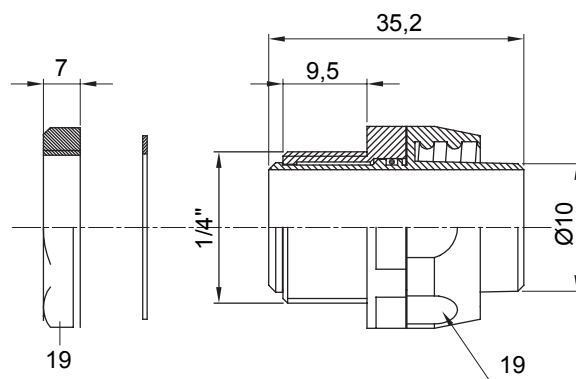

Product Data Sheet

DX54310

DF Range

Straight and revolving coupling device for sheath with IP54 protection degree.

Colour	Black RAL 9005	IP degree	IP54
GAS pitch	1/4"	Sheath Ø (mm)	10
Type	Revolving	Electrocod	210

DIMENSIONAL

TECHNICAL SYMBOLOGY

IP

IP54

STANDARDS/APPROVALS