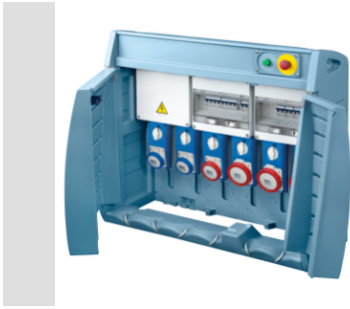

Product Data Sheet

GW68494

68 ACS Range

The distribution board for construction sites type Q-BOX are designed to withstand the effects of wear, impact and the stress caused by atmosph. They come in pre-wired versions fitted with interlocked socket-outlets (with or without a fuse-holder) up to 63A, or socket-outlets type IEC 309.. The wired versions are also equipped with accessories like the emergency push-button, lockable doors, stainless steel tear-proof cable-fastening hooks, and built-in transportation handles on the upper part of the board. To ensure the best possible positioning on the construction site, 68 Q-BOX ACS boards can be surface-mounted, floor-mounted or fitted on poles.

Type	Q-BOX 6 ACS	board type	Wired
Colour	Light blue	Outer dim. LxHxD (mm)	914x821x400
Weight (kg)	30	Accordance with Standards	EN 61439-4 (ACS)
Characteristics	UV resistance (EN 62208)	IP degree	IP55
Mechanical resistance	IK10	Glow wire test	650 °C
Thermo-pressure with ball	70 °C	Insulation class	II
Power supply	Terminal block	No. of poles	3P+N+E
Power suppliable (kW)	33	Mains switch	MCB 63A 4P 6kA
MCB'S MT main RCCB	RCCB 63A 4P 0,03A - AC type	Circuits protection	MCB
No. socket outlets	6	Socket-outlet 2P+E 16A - IB	2
Socket-outlet 3P+E 16A - IB	2	Socket-out 3P+E 32A - IB	2
Emergency push-button	Yes	Electrocod	139