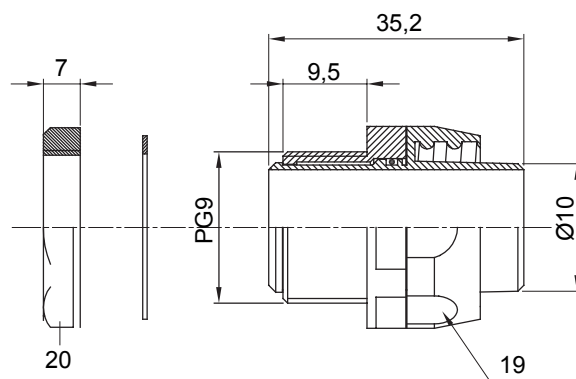

Straight and revolving coupling device for sheath with IP54 protection degree.

Colour	Black RAL 9005	IP degree	IP54
PG pitch	9	Sheath Ø (mm)	10
Type	Revolving	Electrocod	210

### DIMENSIONAL