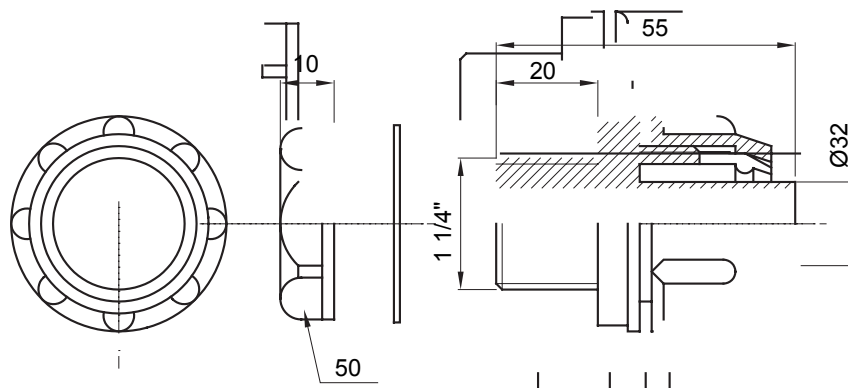

Product Data Sheet

DX56232

DF Range

Straight and revolving coupling device for sheath with IP54 protection degree.

Colour	Grey RAL 7035	IP degree	IP54
GAS pitch	1 1/4"	Sheath Ø (mm)	32
Type	Fixed	Electrocod	210

DIMENSIONAL

TECHNICAL SYMBOLOGY

IP

IP54

STANDARDS/APPROVALS