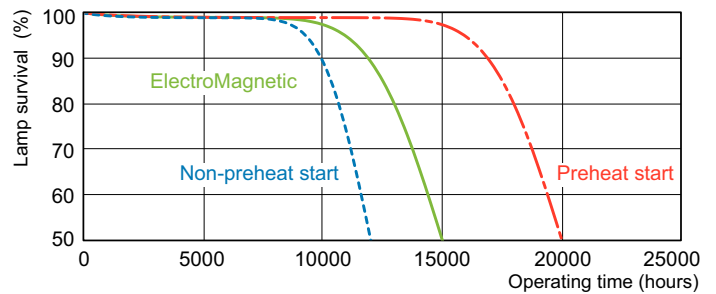

Lifetime

Life Expectancy Diagram - MASTER TL-D 90 De Luxe 36W/965 SLV/10

Life Expectancy Diagram - MASTER TL-D 90 De Luxe 36W/965 SLV/10