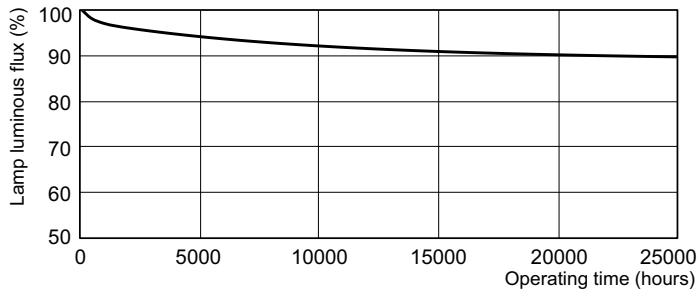

Product data

General Information		Lamp Current (Nom)	
Cap-Base	G13 [Medium Bi-Pin Fluorescent]	0.440 A	
Flux measurement reference	Sphere	Controls and Dimming	
Light Technical		Dimmable	Yes
Color Code	965 [CCT of 6500K]	Mechanical and Housing	
Luminous Flux	2,850 lumen	Bulb Shape	T8 [26 mm (T8)]
Color Designation	Cool Daylight	Approval and Application	
Chromaticity Coordinate X (Nom)	0.313	Mercury (Hg) Content (Nom)	1.7 mg
Chromaticity Coordinate Y (Nom)	0.337	Energy Consumption kWh/1000 h	37 kWh
Correlated Color Temperature (Nom)	6500 K	EPREL Registration Number	423,526
Luminous Efficacy (rated) (Nom)	77.4 lm/W	Product Data	
Color rendering index (CRI)	93	Full product code	871150088862425
Operating and Electrical		Order product name	MASTER TL-D 90 De Luxe 36W/965 SLV/10
Power Consumption	36.8 W		

Dimensional drawing

Product	D (max)	A (max)	B (max)	B (min)	C (max)
MASTER TL-D 90 De Luxe 36W/965 SLV/10	28 mm	1,199.4 mm	1,206.5 mm	1,204.1 mm	1,213.6 mm

Photometric data

Spectral Power Distribution Colour - MASTER TL-D 90 De Luxe 36W/965 SLV/10

Lifetime

Life Expectancy Diagram - MASTER TL-D 90 De Luxe 36W/965 SLV/10

Life Expectancy Diagram - MASTER TL-D 90 De Luxe 36W/965 SLV/10

MASTER TL-D 90 De Luxe

Lifetime

Lumen Maintenance Diagram - MASTER TL-D 90 De Luxe 36W/965 SLV/10