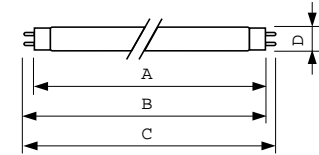

Product data

General Information		Lamp Current (Nom)	
Cap-Base	G13 [Medium Bi-Pin Fluorescent]	0.440 A	
Flux measurement reference	Sphere	Controls and Dimming	
Light Technical		Dimmable	Yes
Color Code	965 [CCT of 6500K]	Mechanical and Housing	
Luminous Flux	2,850 lumen	Bulb Shape	T8 [26 mm (T8)]
Color Designation	Cool Daylight	Approval and Application	
Chromaticity Coordinate X (Nom)	0.313	Mercury (Hg) Content (Nom)	1.7 mg
Chromaticity Coordinate Y (Nom)	0.337	Energy Consumption kWh/1000 h	37 kWh
Correlated Color Temperature (Nom)	6500 K	EPREL Registration Number	423,526
Luminous Efficacy (rated) (Nom)	77.4 lm/W	Product Data	
Color rendering index (CRI)	93	Full product code	871150088862425
Operating and Electrical		Order product name	MASTER TL-D 90 De Luxe 36W/965 SLV/10
Power Consumption	36.8 W		

MASTER TL-D 90 De Luxe

Order code	928044596581
Numerator - Quantity Per Pack	1
Numerator - Packs per outer box	10
Material number (12NC)	928044596581

Full product name	MASTER TL-D 90 De Luxe 36W/965 SLV/10
EAN/UPC - Case	8711500888631

Dimensional drawing

Product	D (max)	A (max)	B (max)	B (min)	C (max)
MASTER TL-D 90 De Luxe 36W/965 SLV/10	28 mm	1,199.4 mm	1,206.5 mm	1,204.1 mm	1,213.6 mm

Photometric data

Spectral Power Distribution Colour - MASTER TL-D 90 De Luxe 36W/965 SLV/10