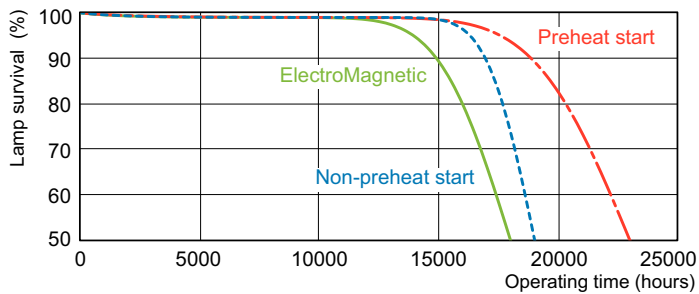

Lifetime

Life Expectancy Diagram - MASTER TL-D 90 De Luxe 36W/965 SLV/10

Life Expectancy Diagram - MASTER TL-D 90 De Luxe 36W/965 SLV/10