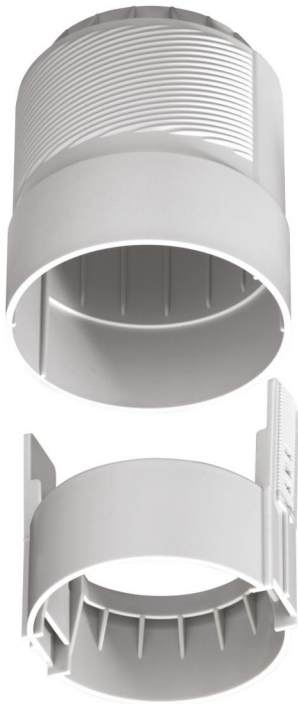

Luminaire assembly kit

LMK 76

LMK 76

Luminaire assembly kit

Productnumber: 97980301

Dimensions: 81 x 81 x 126,5 mm

Light mounting kit as spare parts for IBTronic XL
Drillbox and IBTronic XL E

Technical Data

electrical characteristics

Suitable for:	Concrete construction
---------------	-----------------------

Dimensions

Width:	81 mm
--------	-------

Length:	81 mm
---------	-------

Height:	126.5 mm
---------	----------

Material characteristics

Industry quality:	no
-------------------	----

Flammability class according with UL94:	V2
---	----

Glow-wire flammability according to EN 60695-2-11:	960 °C
--	--------

mechanical properties