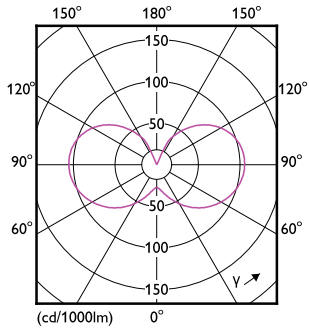

Product data

General Information		Operating and Electrical	
Cap-Base	E27 [E27]	Line Frequency	50 to 60 Hz
Nominal lifetime	15,000 hour(s)	Input Frequency	50 to 60 Hz
Switching Cycle	20,000	Power Consumption	6.5 W
Lighting Technology	LED	Lamp Current (Nom)	50 mA
Flux measurement reference	Sphere	Wattage Equivalent	60 W
		Starting Time (Nom)	0.5 s
		Warm-up time to 60% light	0.5 s
		Power Factor (Fraction)	0.55
		Voltage (Nom)	220-240 V
Light Technical		Temperature	
Color Code	827 [CCT of 2700K]	T-Case Maximum (Nom)	55 °C
Luminous Flux	806 lumen		
Color Designation	Warm White (WW)	Controls and Dimming	
Correlated Color Temperature (Nom)	2700 K	Dimmable	No
Luminous Efficacy (rated) (Nom)	124.00 lm/W		
Color Consistency	<6		
Color rendering index (CRI)	80		
LLMF At End Of Nominal Lifetime (Nom)	70 %		

Dimensional drawing

Product	D	C
CorePro LEDLusterND6.5-60W P45 E27827FRG	45 mm	78 mm

Photometric data

Spectral Power Distribution Colour

CorePro GLASS LED candles and lusters

Photometric data

Light Distribution Diagram - CorePro LEDLusterND6.5-60W P45 E27827FRG