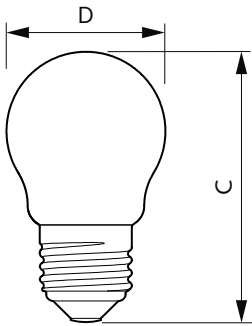

Product data

General Information		Operating and Electrical	
Cap-Base	E27 [E27]	Line Frequency	50 to 60 Hz
Nominal lifetime	15,000 hour(s)	Input Frequency	50 to 60 Hz
Switching Cycle	20,000	Power Consumption	6.5 W
Lighting Technology	LED	Lamp Current (Nom)	50 mA
Flux measurement reference	Sphere	Wattage Equivalent	60 W
		Starting Time (Nom)	0.5 s
		Warm-up time to 60% light	0.5 s
		Power Factor (Fraction)	0.55
		Voltage (Nom)	220-240 V
Light Technical		Temperature	
Color Code	827 [CCT of 2700K]	T-Case Maximum (Nom)	55 °C
Luminous Flux	806 lumen		
Color Designation	Warm White (WW)	Controls and Dimming	
Correlated Color Temperature (Nom)	2700 K	Dimmable	No
Luminous Efficacy (rated) (Nom)	124.00 lm/W		
Color Consistency	<6		
Color rendering index (CRI)	80		
LLMF At End Of Nominal Lifetime (Nom)	70 %		

CorePro GLASS LED candles and lusters

Mechanical and Housing

Bulb Finish	Frosted
Bulb Shape	P45 [P 45mm]

Approval and Application

Energy Consumption kWh/1000 h	7 kWh
EPREL Registration Number	387,452
CE mark	Yes
EU RoHS compliant	Yes

Dimensional drawing

Product	D	C
CorePro LEDLusterND6.5-60W P45 E27827FRG	45 mm	78 mm

Photometric data

Spectral Power Distribution Colour

CorePro GLASS LED candles and lusters

Photometric data

Light Distribution Diagram - CorePro LEDLusterND6.5-60W P45 E27827FRG