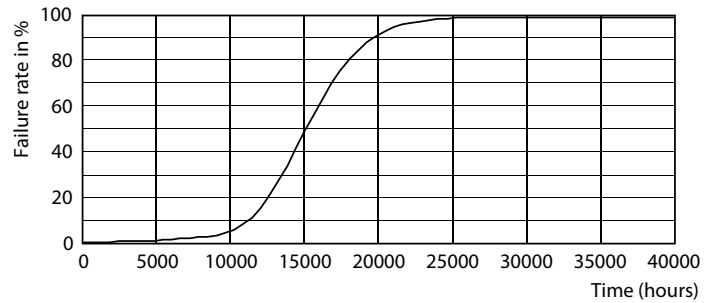

Life Expectancy Diagram - CorePro LEDLusterND6.5-60W P45 E27827FRG