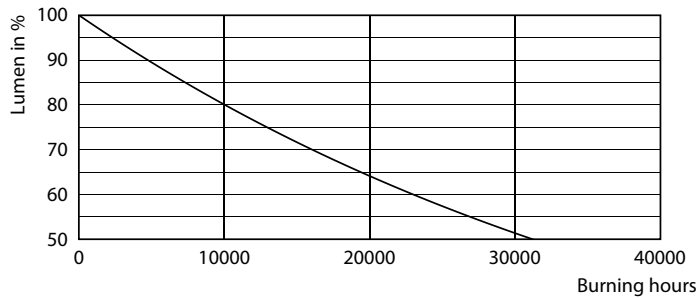

Lifetime

Lumen Maintenance Diagram - CorePro LEDLusterND6.5-60W P45 E27827FRG