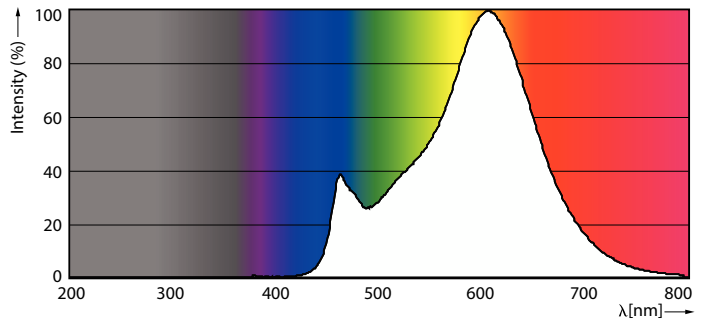

Product data

General Information		Operating and Electrical	
Cap-Base	E27 [E27]	Line Frequency	50 to 60 Hz
Nominal lifetime	15,000 hour(s)	Input Frequency	50 to 60 Hz
Switching Cycle	20,000	Power Consumption	6.5 W
Lighting Technology	LED	Lamp Current (Nom)	50 mA
Flux measurement reference	Sphere	Wattage Equivalent	60 W
		Starting Time (Nom)	0.5 s
		Warm-up time to 60% light	0.5 s
		Power Factor (Fraction)	0.55
		Voltage (Nom)	220-240 V
Light Technical		Temperature	
Color Code	827 [CCT of 2700K]	T-Case Maximum (Nom)	55 °C
Luminous Flux	806 lumen		
Color Designation	Warm White (WW)	Controls and Dimming	
Correlated Color Temperature (Nom)	2700 K	Dimmable	No
Luminous Efficacy (rated) (Nom)	124.00 lm/W		
Color Consistency	<6		
Color rendering index (CRI)	80		
LLMF At End Of Nominal Lifetime (Nom)	70 %		

Dimensional drawing

Product	D	C
CorePro LEDLusterND6.5-60W P45 E27827FRG	45 mm	78 mm

Photometric data

Spectral Power Distribution Colour

CorePro GLASS LED candles and lusters

Photometric data

Light Distribution Diagram - CorePro LEDLusterND6.5-60W P45 E27827FRG