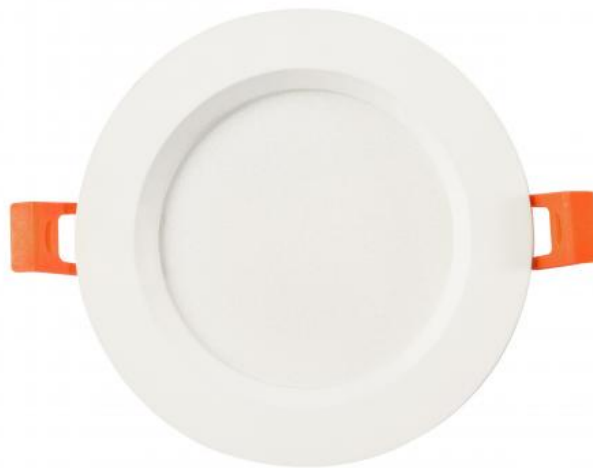

DURE 3 MAX

SLI043013WW_PW

See
more

Downlight luminaire DURE 3 MAX, with a power of 12 W, high light efficacy 133 lm/W. It is made of high-quality components, supported by a 5-year warranty. It has a high IP44 rating, making it ideal for use in rooms with high humidity. It shines with a warm light (3000K), which promotes relaxation and rest, making the illuminated room cosier. Designed for recessed mounting. The product is certified by the National Institute of Hygiene, so it can be used in rooms with high hygienic requirements.

Power	12 W	Voltage	230 V
Luminous flux*	1600 lm (360°)	Colour temperature	3000 K
Colour of light	WW	Beam angle	110 °
IK	6	Degree of protection (IP)	IP44

Technical data

Code	SLI043013WW_PW
Power	12 W
Nominal current	68 mA
Voltage	230 V
Energy consumption	12 kWh/1000h
Frequency	50HZ Hz
Protection class	II
Power factor	0.8
Useful luminous flux*	1600 lm (360°)
Luminous flux**	1200 lm (360°)
Lamp efficacy	133 lm/W
Colour temperature	3000 K
Colour of light	WW
Beam angle	110 °
RA	80
Uniformity of color SDCM max	5
Dimmable	No
Working temperature range	-20/+40 °
Lifespan	50000 h
Housing material	PA6+Aluminum
IK	6
Degree of protection (IP)	IP44
Colour	White
Dimension (AxBxC)	140x30 mm
Mounting hole	110 mm
For use	Inside
Assembly method	Recessed
Application	INT
Made in	PRC