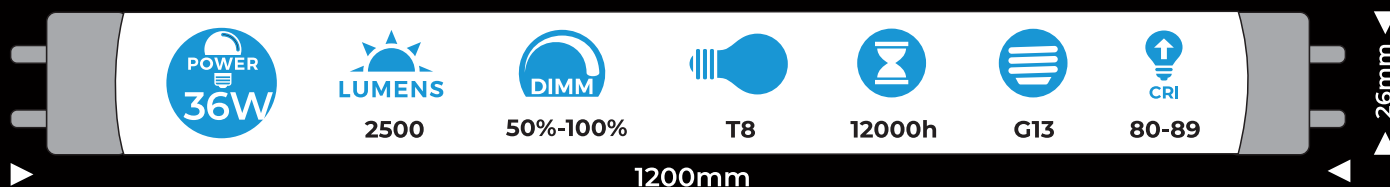

MPN

EAN

COLOR

05768 5941029897804 2700

05769 5941029897811 3000

05770 5941029897828 4000

05771 5941029897835 6500

Strada Alexandru Ghica 148,
Alexandria, Romania

Strada Ștefan cel Mare 2/20,
Strășeni, Moldova

www.patronbulbs.com