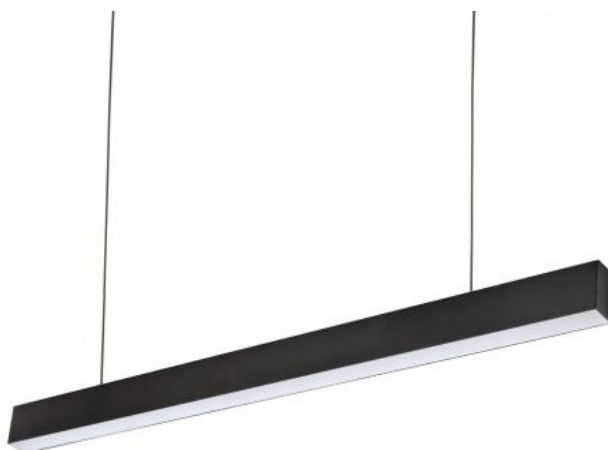

ALLDAY INSPIRE ONE

WOJP06308

See
more

LED luminaire ALLDAY INSPIRE ONE, with a power of 30 W, high light efficacy 145 lm/W. It is part of the ALLDAY INSPIRE series, which is characterised by modern design, high-quality materials and a wide range of components and accessories that allow for the personalisation of the luminaires. It is made of high-quality components, supported by a 5-year warranty. It shines with a warm light (3000K), which promotes relaxation and rest, making the illuminated room cosier. Suitable for both surface and suspended mounting.

Power	30 W	Voltage	230 V
Colour temperature	3000 K	Colour of light	WW
Beam angle	115 °	Degree of protection (IP)	IP20

Technical data

Code	WQJP06308
Power	30 W
Nominal current	167 mA
Voltage	230 V
Energy consumption	30 kWh/1000h
Frequency	50HZ Hz
Protection class	I
Power supply included	Yes
Manufacturer of power supply	TRIDONIC
Power factor	0.93
Useful luminous flux*	4350 lm (360°)
Luminous flux**	2800 lm (360°)
Lamp efficacy	145 lm/W
Colour temperature	3000 K
Colour of light	WW
Beam angle	115 °
RA	80
Light source included	+
Producer of LED diodes	SAMSUNG
Uniformity of color SDCM max	3
Dimmable	OPC
Working temperature range	-20/+40 °
Lifespan	50000 h
Housing material	Aluminum
Degree of protection (IP)	IP20
Colour	Black
Dimension (AxBxC)	1120X44X74 mm
For use	Inside
Assembly method	On the ceiling, Suspended
Application	Inside
Made in	PL
Other	L90B10 - 74000h ,