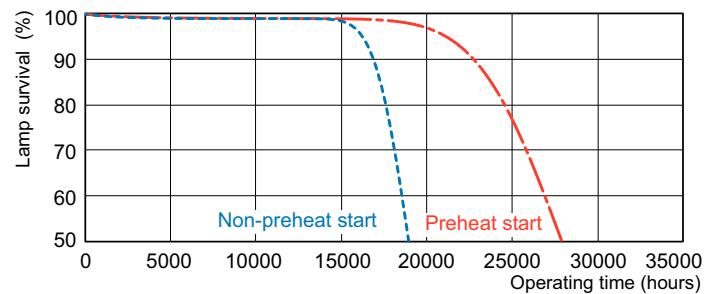

Photometric data

Spectral Power Distribution Colour - MASTER TL5 HE 14W/865 SLV/40

Lifetime

Life Expectancy Diagram - MASTER TL5 HE 14W/865 SLV/40

Life Expectancy Diagram - MASTER TL5 HE 14W/865 SLV/40

MASTER TL5 High Efficiency