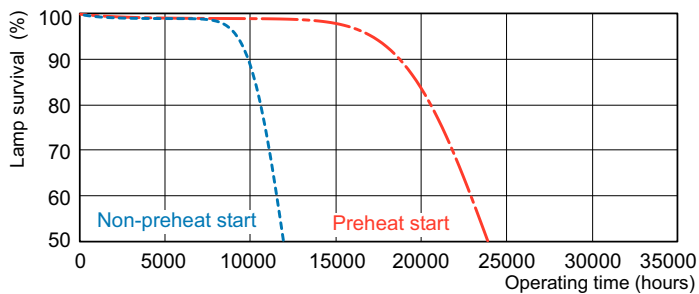

Photometric data

Spectral Power Distribution Colour - MASTER TL5 HE 14W/865 SLV/40

Lifetime

Life Expectancy Diagram - MASTER TL5 HE 14W/865 SLV/40

Life Expectancy Diagram - MASTER TL5 HE 14W/865 SLV/40

MASTER TL5 High Efficiency