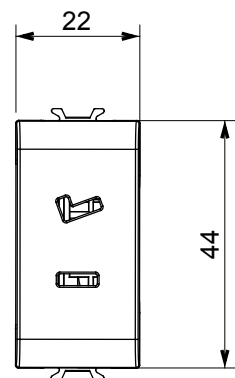

Product Data Sheet

GW10452

CHORUSMART - Domestic range

Wide range of control devices, sockets for power supply (conforming to national and international standards) signal pick-up, climate control, comfort management, technical alarm signalling and emergency lighting management. The ChoruSmart modular devices are available in five colours, glossy white, satin white, natural beige, satin black and lacquered titanium and in various sizes from 1/2, 1, 2 and 3 modules. Thanks to the mounting supports for rectangular, square and round boxes, endless combinations can be created with the ChoruSmart range of plates.

Category	SELV socket	Description	2P - 6A - 24V polarised
Colour	Glossy white	For plug pins	Flat
No. modules	1	Electrocod	0131
Material	Technopolymer		

DIMENSIONAL

STANDARDS/APPROVALS