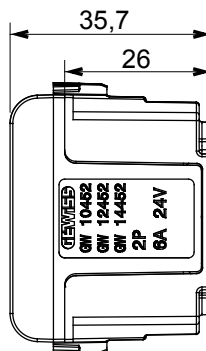

Product Data Sheet

GW10452

CHORUSMART - Domestic range

Wide range of control devices, sockets for power supply (conforming to national and international standards) signal pick-up, climate control, comfort management, technical alarm signalling and emergency lighting management. The ChoruSmart modular devices are available in five colours, glossy white, satin white, natural beige, satin black and lacquered titanium and in various sizes from 1/2, 1, 2 and 3 modules. Thanks to the mounting supports for rectangular, square and round boxes, endless combinations can be created with the ChoruSmart range of plates.

Category	SELV socket	Description	2P - 6A - 24V polarised
Colour	Glossy white	For plug pins	Flat
No. modules	1	Electrocod	0131
Material	Technopolymer		

DIMENSIONAL

STANDARDS/APPROVALS