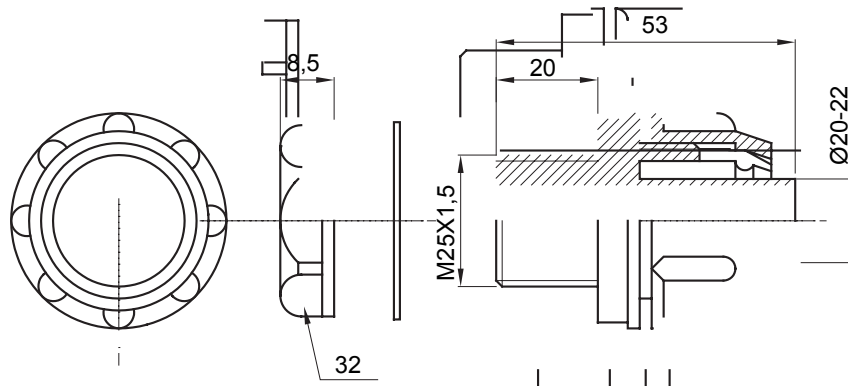

Straight and revolving coupling device for sheath with IP54 protection degree.

Colour	Grey RAL 7035	IP degree	IP54
ISO pitch	M25x1.5	Sheath Ø (mm)	20-22
Type	Fixed	Electrocod	210

DIMENSIONAL

TECHNICAL SYMBOLOGY