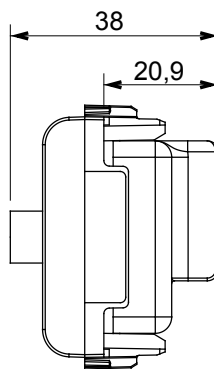

## GW13383

CHORUSMART - domestic range

Wide range of control devices, sockets for power supply (conforming to national and international standards) signal pick-up, climate control, comfort management, technical alarm signalling and emergency lighting management. The ChoruSmart modular devices are available in five colours, glossy white, satin white, natural beige, satin black and lacquered titanium and in various sizes from 1/2, 1, 2 and 3 modules. Thanks to the mounting supports for rectangular, square and round boxes, endless combinations can be created with the ChoruSmart range of plates.

Category	TV/SAT socket-outlet	Description	Direct
Colour	Natural satin beige	Attenuation	0 dB
Connectors	TV-SAT	Standard	EN 60728-4; IEC 61169-2; IEC 61169-24
No. modules	2	Cable fixing	With screw
Case	Pressure casting zamak metal body	Electrocod	0131
Material	Technopolymer		

### DIMENSIONAL