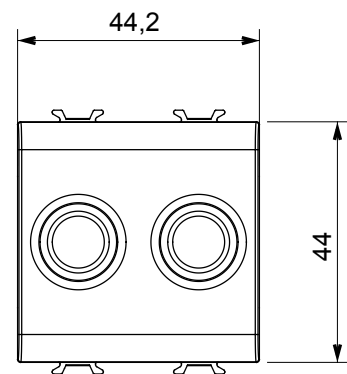

Category	TV/SAT socket-outlet	Description	Direct
Colour	Natural satin beige	Attenuation	0 dB
Connectors	TV-SAT	Standard	EN 60728-4; IEC 61169-2; IEC 61169-24
No. modules	2	Cable fixing	With screw
Case	Pressure casting zamak metal body	Electrocod	0131
Material	Technopolymer		

### DIMENSIONAL