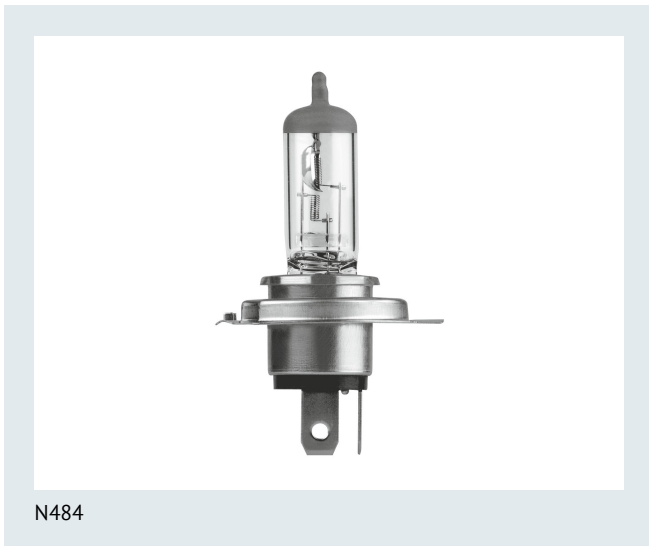

NEOLUX[®]
GERMAN TECHNOLOGY

Power Light 100/80 W 12 V P43t

These off-road lighting solutions from NEOLUX turn night into day. Choose from the robust and reliable Power Light, with its powerful light output, the Blue Power Light, with its stylish bluish white light, or the Weather Light, which is optimized for fog, rain or snow. Whether you need the dark spaces ahead to be brightly lit or are facing rough weather conditions, our off-road range has a solution for you.