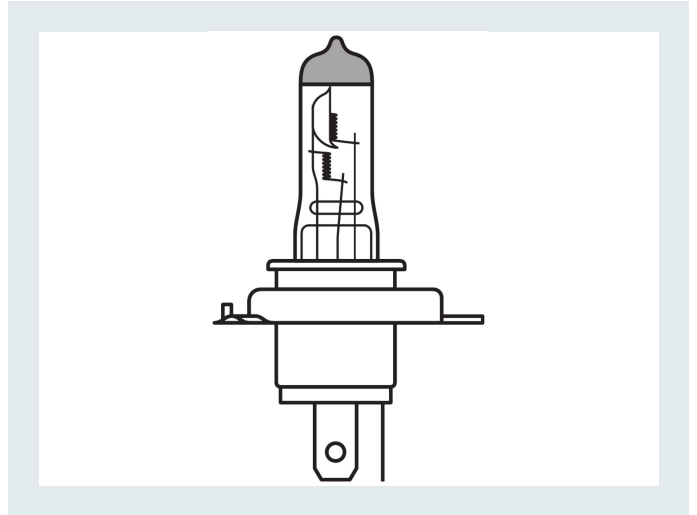

Legal advice

These products do not have ECE approval. This means they must not be used on public roads in any exterior application. Use on public roads leads to cancellation of operating license and loss of insurance coverage. Several countries do not allow sale and use of these products. Please contact your local distributor for information on the availability in your country.

NEOLUX®
GERMAN TECHNOLOGY

NEOLUX Automotive Lighting
OSRAM GmbH

Marcel-Breuer-Str 6
80807 Munich, Germany

Phone +49 89 6213-0
Fax +49 89 6213-2020

www.neolux-lighting.com