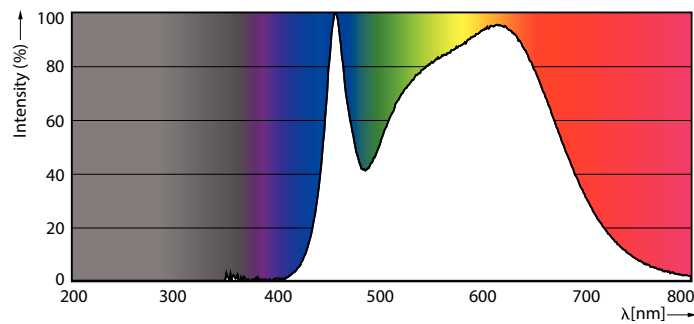

LEDbulb CorePro 7,5W A60 E27 940 FR-POC