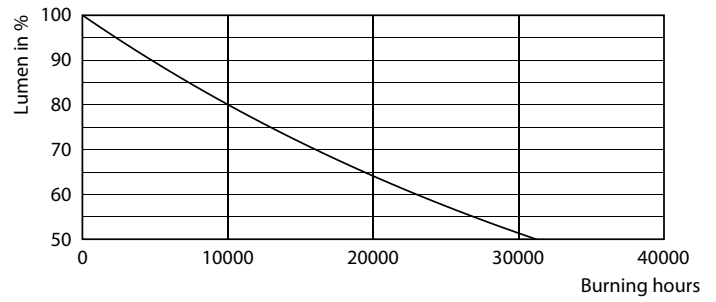

CorePro LED lampen

Levensduur

15K LED

15K LMP