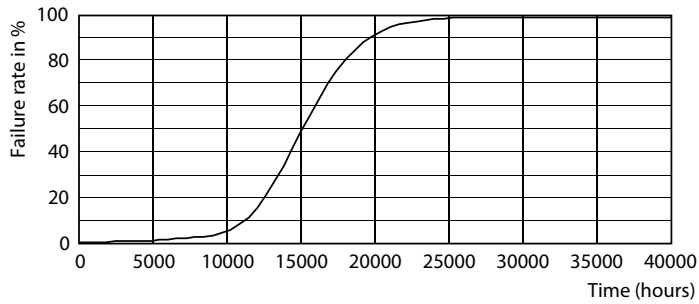

CorePro LED lampen

Levensduur

15K LED

15K LMP